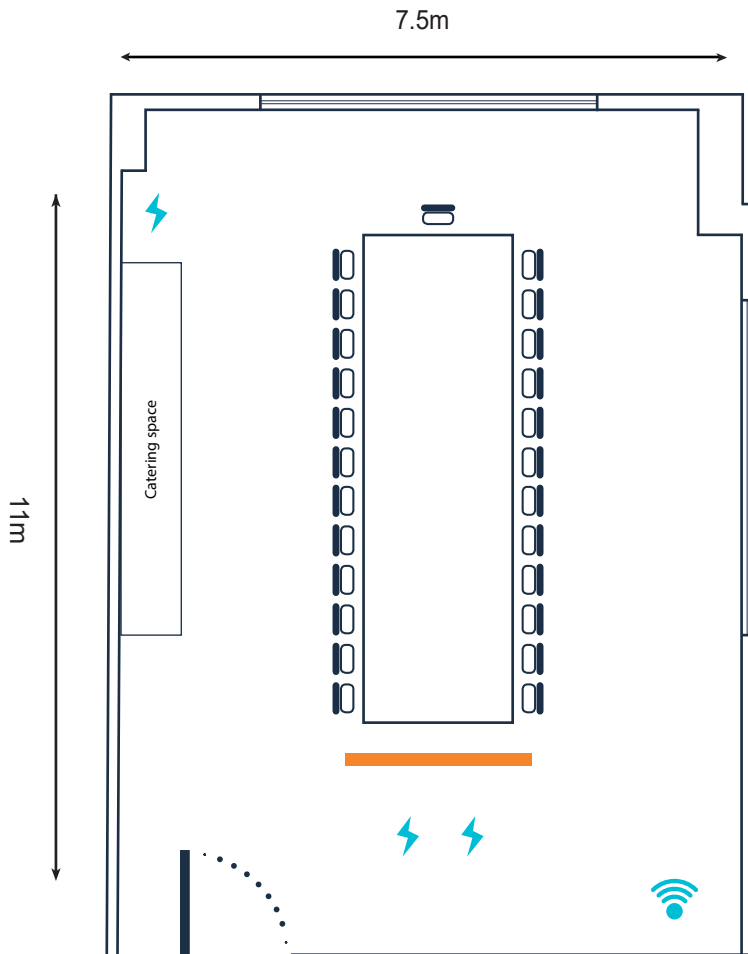

Room Guide: Nightingale Room

Our Nightingale room is a spacious, flexible meeting room with plenty of natural light. This modern space can seat up to 36 in a cabaret layout and 50 in a theatre layout, making it ideal for meetings, workshops, and team-building activities.

Dimensions

Length: 11m

Width: 7.50m

Height(highest point): 8.70m

Capacities

Classroom: 36

Theatre Style: 50

Boardroom: 22

Cabaret Style: 36

Reception: 50

Standing Buffet: 50

Seated Buffet: 22

Banquet: 30

Key Items Included in Room Hire

- TV screen
- Click & Share
- Internet access with WI-FI

 Wired Internet Access