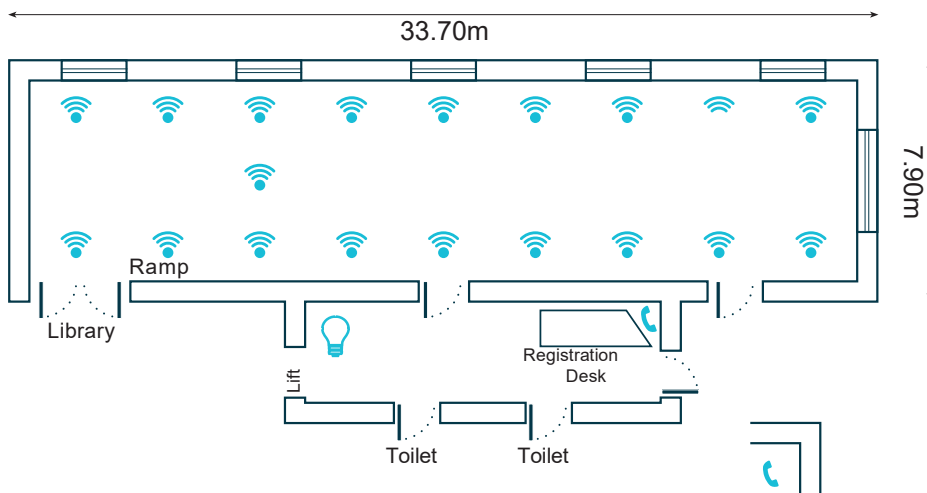

Room Guide: The Wheatley Room

This unique, spacious, floor to ceiling booklined space is flooded with natural daylight. The room is based within the RSM's library, is air-conditioned and ideal for cabaret style meetings, presentations, training and away days. Refreshments are served at the rear of the room amongst the RSM's exhibition area.

Dimensions

Length: 33.70m

Width: 7.90m

Height (highest point): 3.80m

Capacities

Classroom: 48

Theatre Style: 80

Boardroom: 38

Cabaret Style: 72

Reception: 120

Standing Buffet: 120

Seated Buffet: 120

U-Shape: 36

Key Items Included in Room Hire

- Internet access with WI-FI

Wired Internet Access

Phone

Light Control

Glass Window