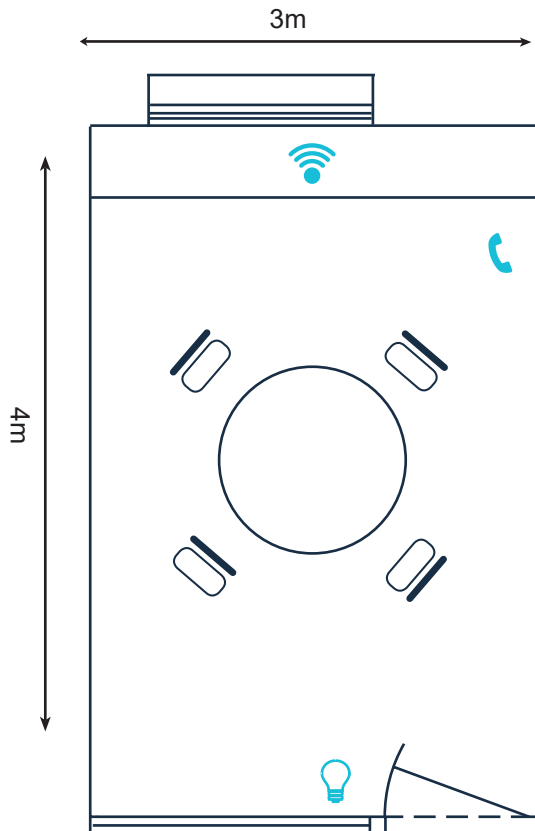

Room Guide: Darwin

The Darwin room is a new designed contemporary and adaptable group working space. It has four chairs and coffee table making it ideal for small meetings, interviews, collaborative and study sessions.

Dimensions

Length: 4m
Width: 3m
Height (highest point): 3m

Capacities

Boardroom: 4

Key items included in Room Hire

- Internet access with Wi-Fi

Power Plug

Phone

Wired Internet
Access

Glass Window

Light control