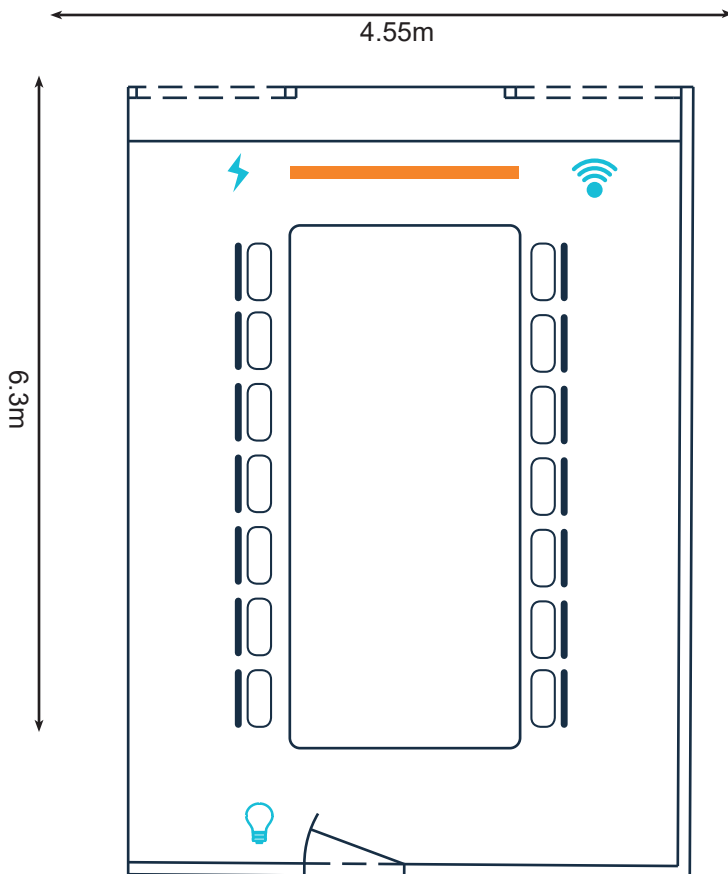

# Room Guide: TEC

A flexible meeting space with natural light for multi-purpose use including presentations, board meetings and training. The room includes an LCD screen and ClickShare connectivity for video conferencing.

### Dimensions

Length: 6.3m

Width: 4.55m

### Capacities

Boardroom: 14