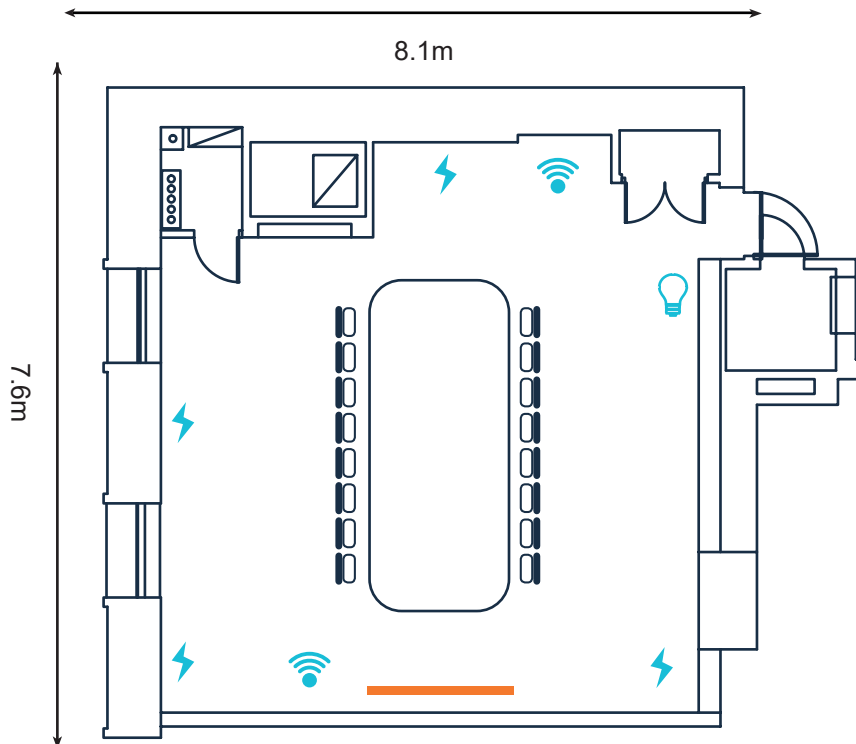

Room Guide: Mezzanine Room

Located on the mezzanine floor, this brand new room is perfect for small meetings, hold up to 40 guests.

Dimensions

Length: 8.10m

Width: 7.60m

Height (highest point): 2.25m

Capacities

Classroom: 16

Theatre: 24

Boardroom: 16

Cabaret: 20

Reception: 24

Standing Buffet: 24

Seated Buffet: 20

Banquet: 18