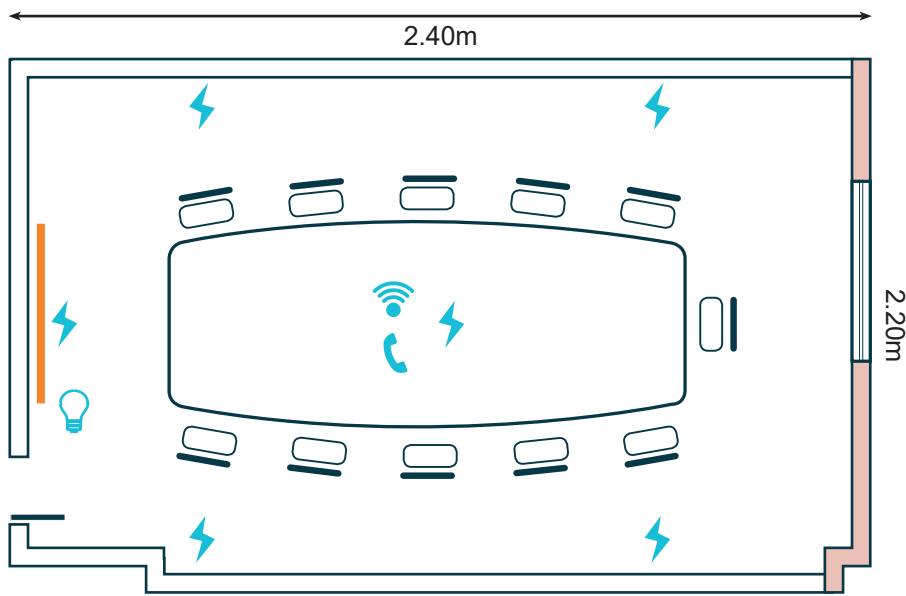

Dimensions

Length: 2.40m

Width: 2.20m

Height (highest point): 2.30m

Capacities

Boardroom: 11

Key items included in Room Hire

- Internet access with Wi-Fi
- TV
- Hands-free conference phone
- Click & Share with Logitech camera / soundbar