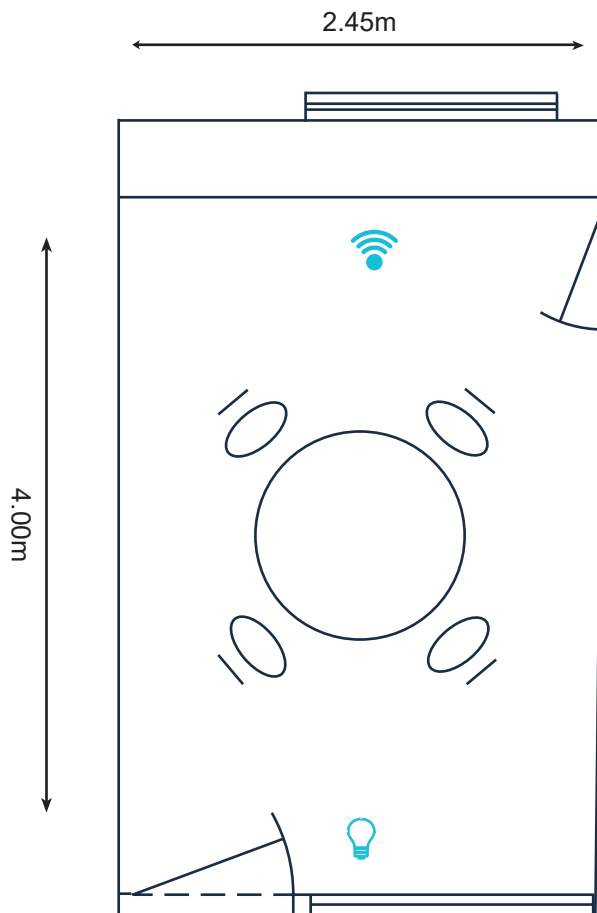

# Room Guide: Jenner

The Jenner room is a new designed contemporary and adaptable group working space. It has six chairs and a coffee table making it ideal

### Dimensions

Length: 4.00m

Width: 2.45m

Height (highest point): 3.37m