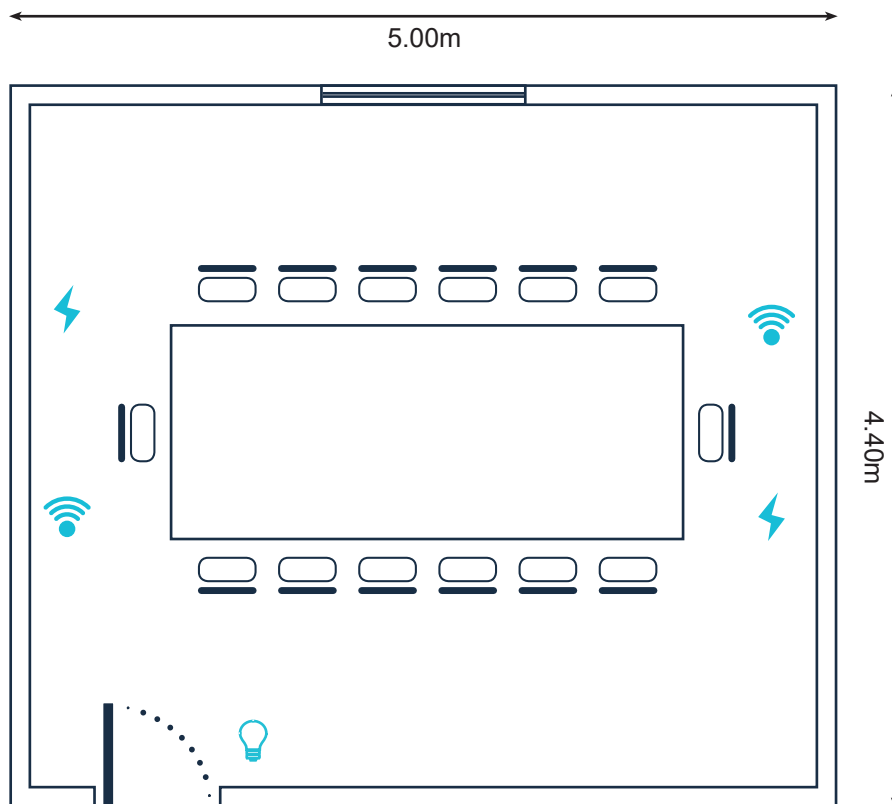

# Room Guide: Hewitt Room

Located within the RSM's Members' area and available for hire for stand-alone meetings, training or presentations. It can also be booked as a separate room for a business breakfast, a VIP dinner, a business lunch or intimate drinks reception.

### Dimensions

Length: 5.00m

Width: 4.40m

Height (highest point): 2.38m

### Capacities

Boardroom: 14

Seated Buffet: 14