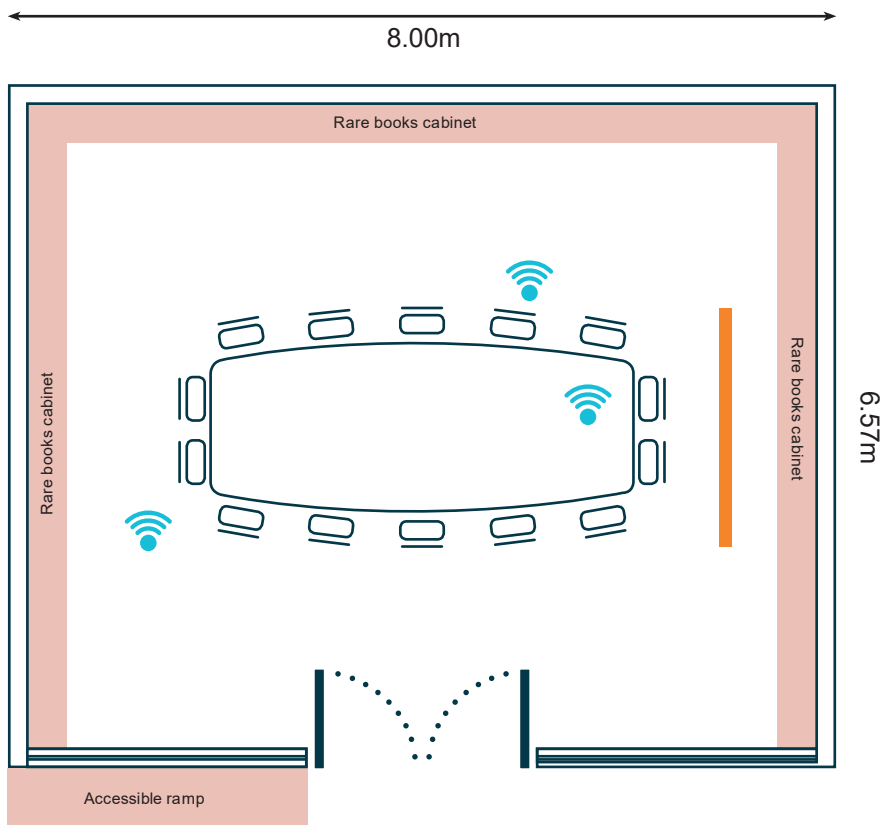

Room Guide: Heritage Centre

The RSM's Heritage Centre is a unique meeting space set within the Library. The room houses a wealth of medical history from the RSM's archive, which is updated on a regular basis. The Heritage Centre can be hired out for meetings, training, presentations or away days.

Dimensions

Length: 8.00m

Width: 6.57m

Height (highest point): 2.48m

Capacities

Boardroom: 14

Key Items Included in Room Hire

- TV 48"
- Polycon videoconference camera and soundbar
- Internet access with WI-FI
- ClickShare with Logitech camera and soundbar
- The temperature in the room is maintained at 20 degrees to protect the rare books in the glass cabinets.