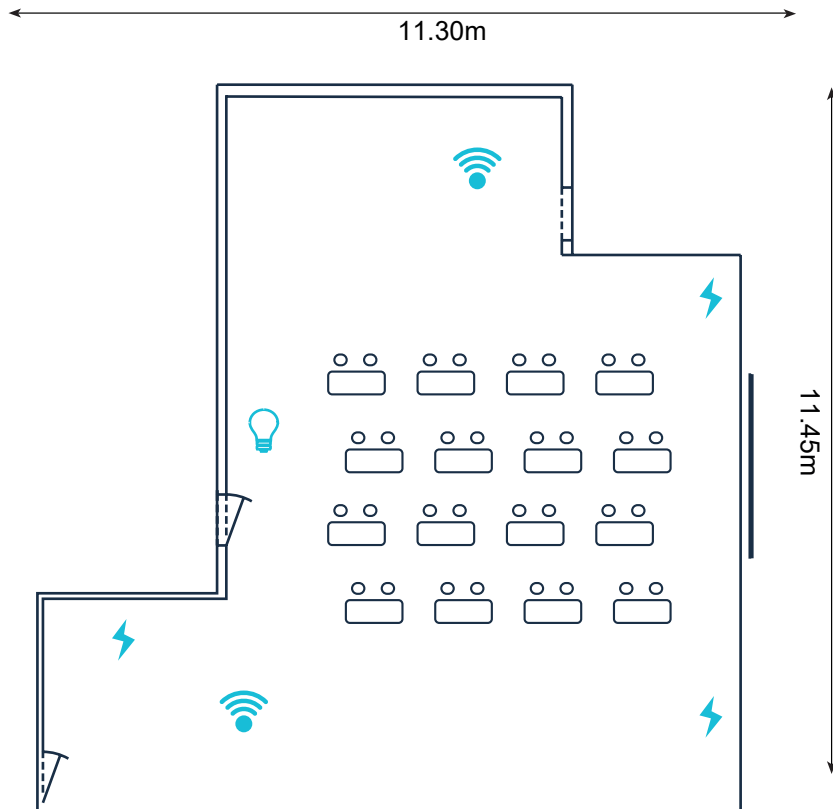

# Room Guide: Henrietta

This spacious room is ideal for meetings and training with a permanent LCD screen and ClickShare connectivity for presentations and video conferencing. A popular room with natural lighting and the flexibility multiple layouts, plus refreshments delivered directly to you.

### Dimensions

Length: 11.45m

Width: 11.30m

Height(highest point): 2.90m

### Capacities

Classroom: 32

Theatre Style: 40

Boardroom: 30

Cabaret Style: 30

Reception: 40

Standing Buffet: 40

Banquet: 30

### Key Items Included in Room Hire

- TV
- Internet access with WI-FI
- ClickShare with Logitech camera and soundbar

-  Power Plug
-  Wired Internet Access
-  Light
-  TV
-  Glass Window