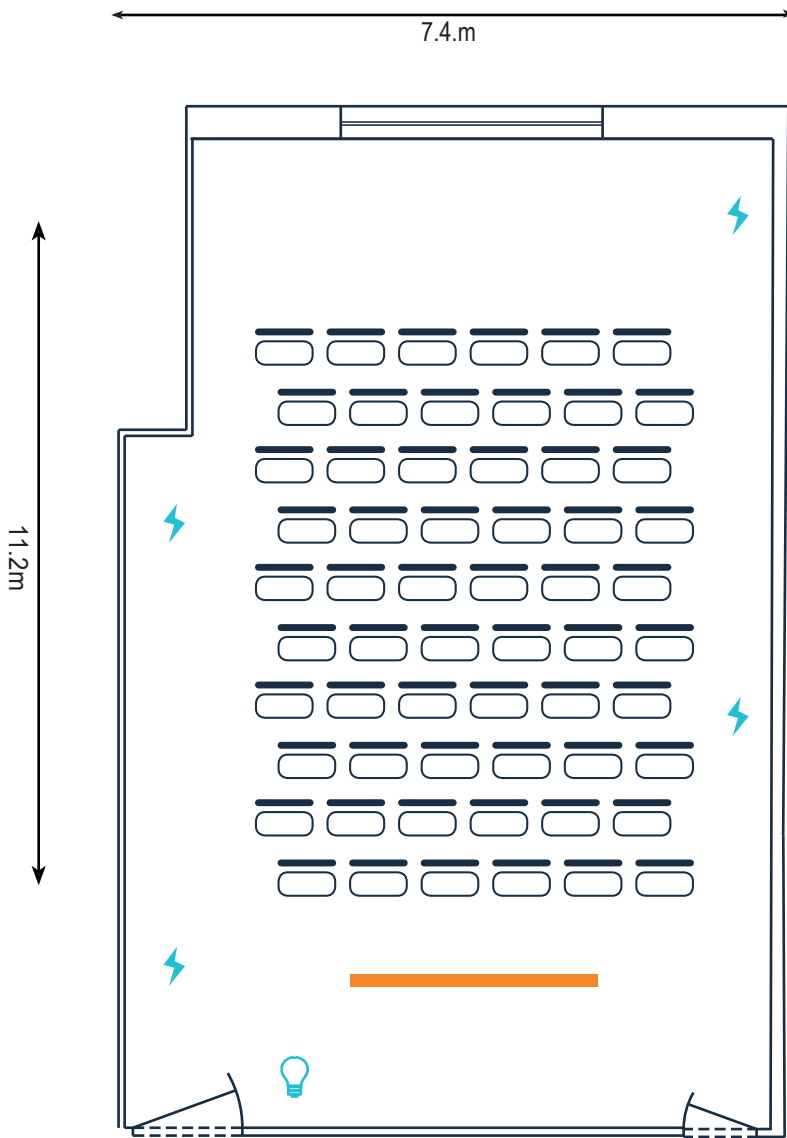

Room Guide: Dame Deirdre

Located on the 4th floor, Dame Deirdre can be set up in multiple styles, such as boardroom, U-shape, cabaret, or reception, hosting up to 40 guests. The room includes an 80" screen

Dimensions

Length: 11.2m
Width: 7.4m

Capacities

Classroom: 30
Theatre Style: 60
Boardroom: 34
Cabaret Style: 36
Reception: 40
Standing Buffet: 40
Banquet: 36

Key Items Included in Room Hire

- TV
- Internet access with WI-FI
- ClickShare with Logitech camera and soundbar

-  Power Plug
-  Wired Internet Access
-  Light
-  TV
-  Glass Window