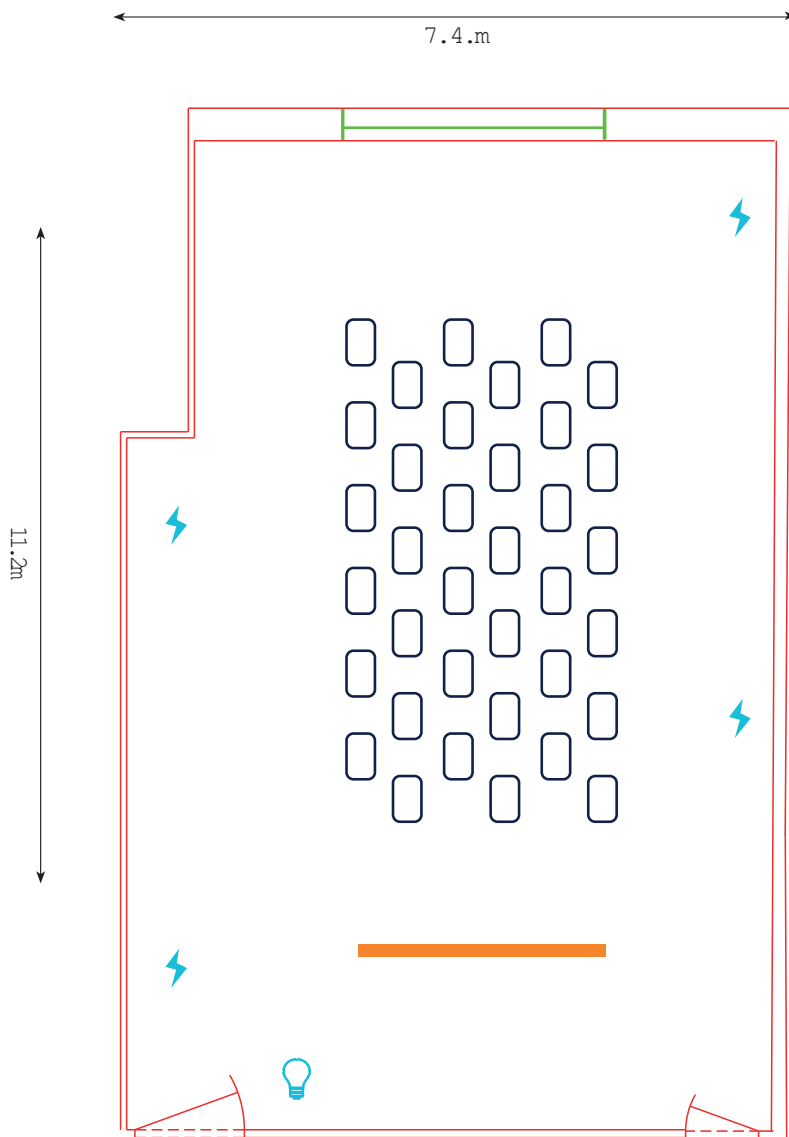

Room Guide: Dame Deirdre

Located on the 4th floor, Dame Deirdre can be set up in multiple styles, such as boardroom, U-shape, cabaret, or reception, hosting up to 40 guests. The room includes an 80" screen and an internet connection.

Dimensions:

Width: 7.4m
Length: 11.2m

Capacities:

Boardroom: 34
Reception: 40

Key Items Included in
Room Hire:

- TV
- Internet access with WI-FI
- Click & Share

-  Power Plug
-  Wired Internet Access
-  Light
-  TV
-  Window