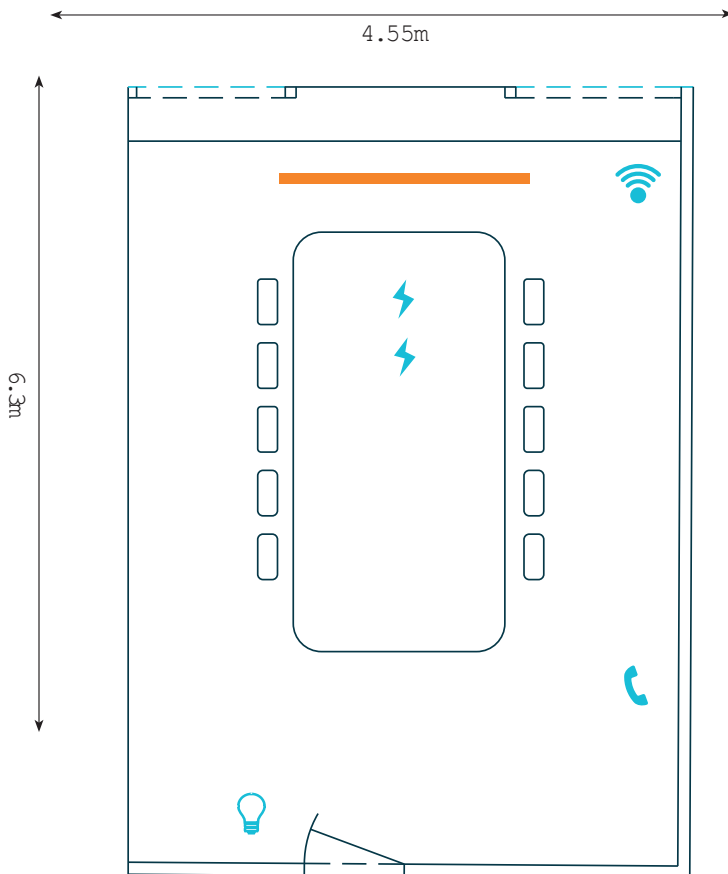

# Room Guide: TEC

This mezzanine level room is fully equipped with all the equipment you need for a seamless hybrid meeting experience.

### Dimensions:

Width: 4.55m

Length: 6.3m

### Capacities:

Boardroom: 12

Key Items Included in  
Room Hire:

- TV
- Internet access with  
Wi-Fi
- Click & Share

Power Plug

Phone available

Wired Internet  
Access

Light