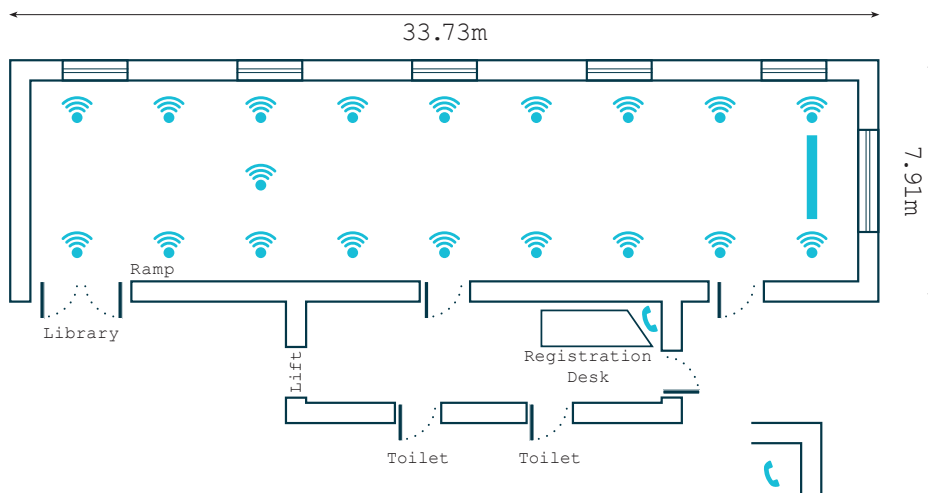

Room Guide: The Wheatley Room

This unique, spacious, floor to ceiling booklined space is flooded with natural daylight. The room is based within the RSM's library, is air-conditioned and ideal for cabaret style meetings, presentations, training and away days. Refreshments are served at the rear of the room amongst the RSM's exhibition area.

Dimensions

Length: 33.73m
Width: 7.91m
Height(highest point): 3.8m

Capacities

Theatre Style: 60
Cabaret: 60
Reception: 60
Standing Buffet: 60
Seated Buffet: 60
Boardroom: 38
U-shape and classroom: 40

Key Items Included
In Room Hire