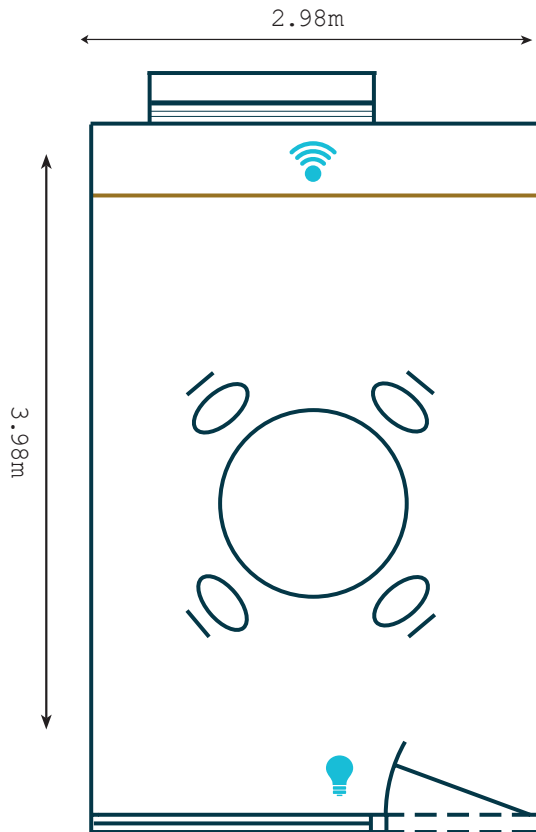

Room Guide: The Darwin Room

The Darwin room is a new designed contemporary and adaptable group working space. It has four chairs and a coffee table making it ideal for small meetings, interviews, collaborative and study sessions.

Dimensions

Length: 3.98m
Width: 2.60m
Height(highest point): 3.37m

Capacities

Boardroom: 4

Key Items Included
In Room Hire

- Internet access with WiFi

- | | | | |
|--|-----------------------|---|---------------|
|  | Wired Internet Access |  | Light Control |
|  | Phone |  | Glass Window |