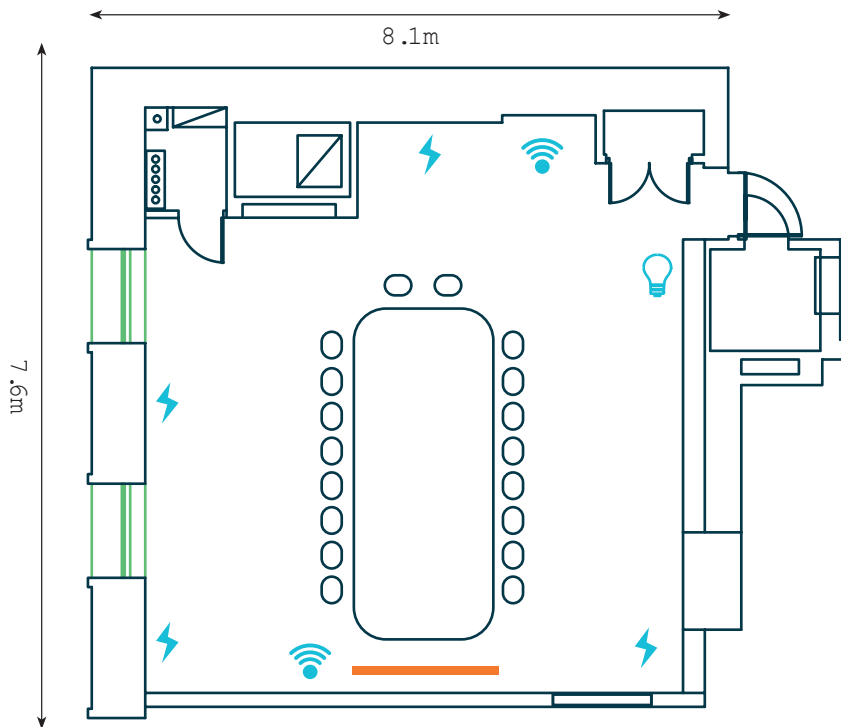

Room Guide: Mezzanine Room

Located on the mezzanine floor, this brand new room is perfect for small meetings, hold up to 40 guests.

Dimensions:

Length: 7.6m

Width: 8.1m

Height (highest point): 2.25m

Capacities:

Boardroom: 20

Classroom: 24

Theatre Style: 40

Cabaret Style: 24

Reception: 40

Standing Buffet: 40

Key Items Included in
Room Hire:

- TV
- Internet access with
Wi-Fi
- Click & Share

Power Plug

Glass Window

Wired Internet
Access

TV

Light