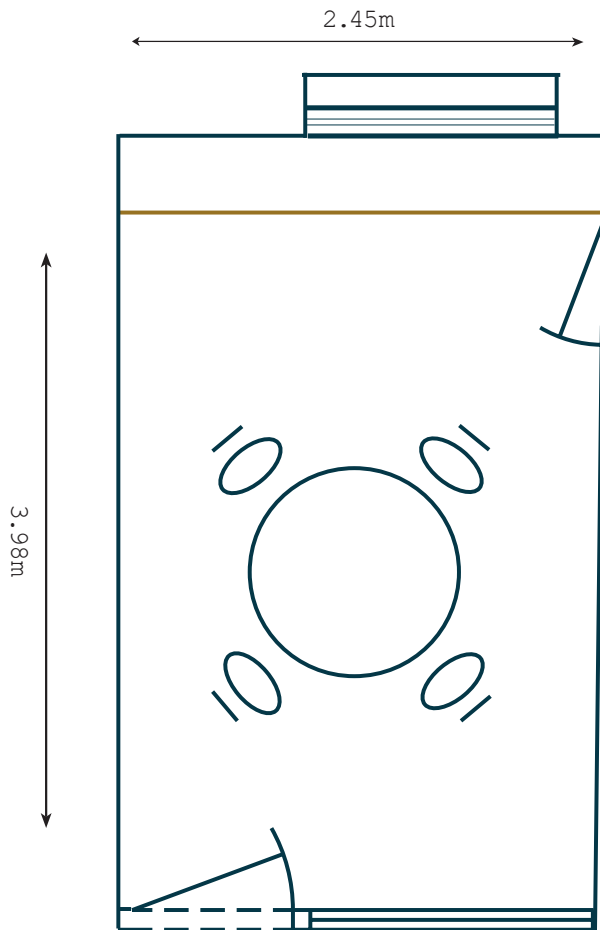

Room Guide: Jenner Room

The Jenner room is a new designed contemporary and adaptable group working space. It has six chairs and a coffee table making it ideal for small meetings, interviews, collaborative and study sessions.

Dimensions

Length: 3.98m

Width: 2.45m

Height(highest point): 3.37m

Capacities

Boardroom: 4

Key Items Included
In Room Hire

- Internet access with WiFi

Wired Internet Access

Light Control

Phone

Glass Window