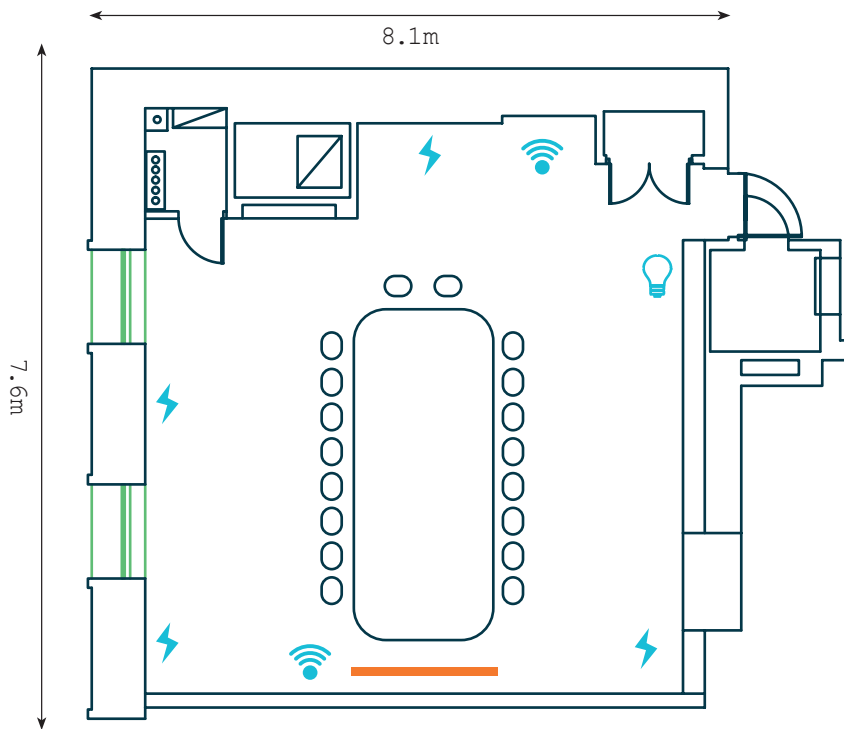

Room Guide: Mezzanine Room

Localized on the mezzanine floor, this brand new room is perfect for small meetings, hold up to 40 guests.

Dimensions:

Length: 7.6m

Width: 8.1m

Height (highest point): 2.25m

Capacities:

Boardroom: 20

Key Items Included in
Room Hire:

- TV
- Internet access with
Wi-Fi
- Click & Share

Power Plug

Wired Internet
Access

Light

Glass Window

TV