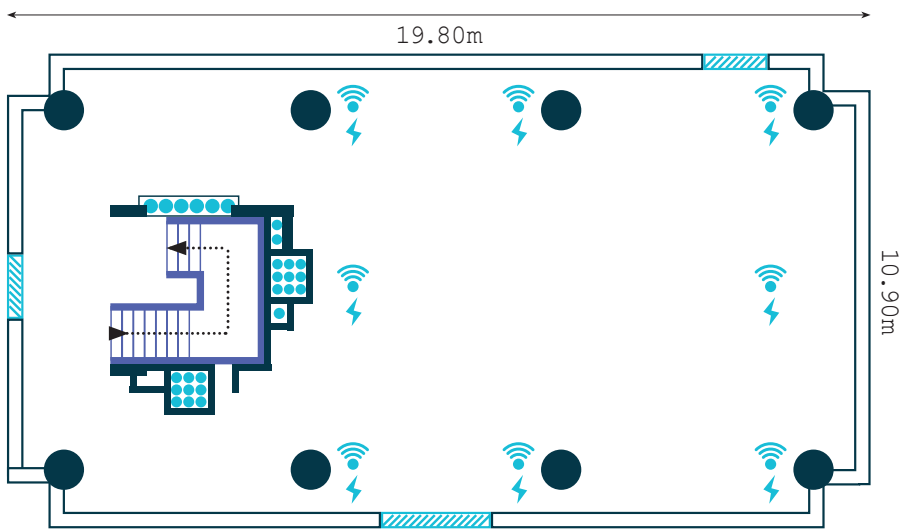

Dimensions

Length: 19.80m
Width: 10.90m
Height(highest point): 8.69m

Capacities

Reception: 200
Standing Buffet: 170
Seated Buffet: 66

Key Items Included
In Room Hire

- Internet access with Wi-Fi
- Vaulted glass ceiling
- PA system for background music