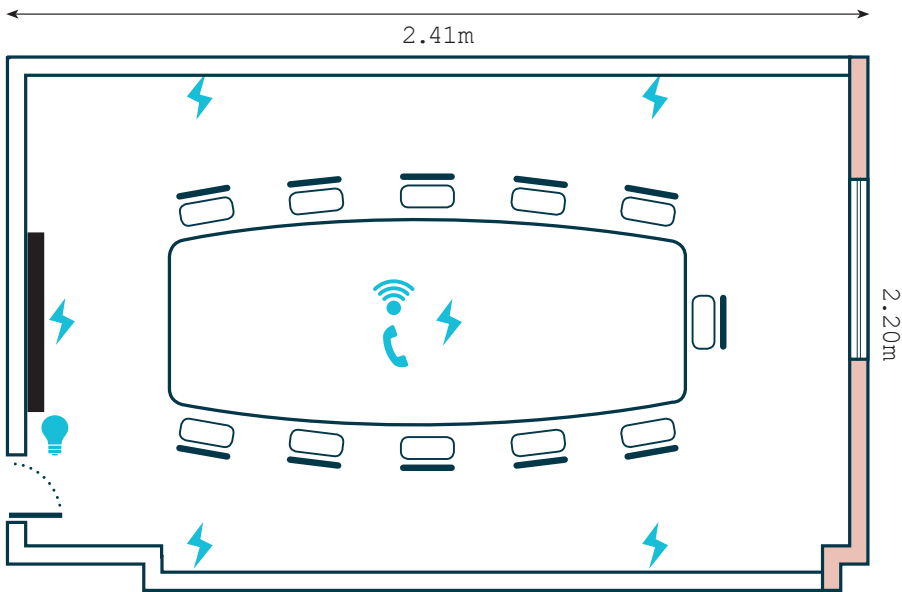

# Room Guide:

### Dimensions

Length: 2.41m  
Width: 2.20m  
Height(highest point): 2.34m

### Capacities

Boardroom: 11

Key Items Included  
In Room Hire

- Hands-free conference phone
- HD display screen
- Internet access with Wi-Fi
- Barco ClickShare with Logitech camera/soundbar

- |  |                             |  |               |
|--|-----------------------------|--|---------------|
|  | Hands-Free Conference Phone |  | Light Control |
|  | Power Plug                  |  | LCD Screen    |
|  | Wired Internet Access       |  | Glass Window  |