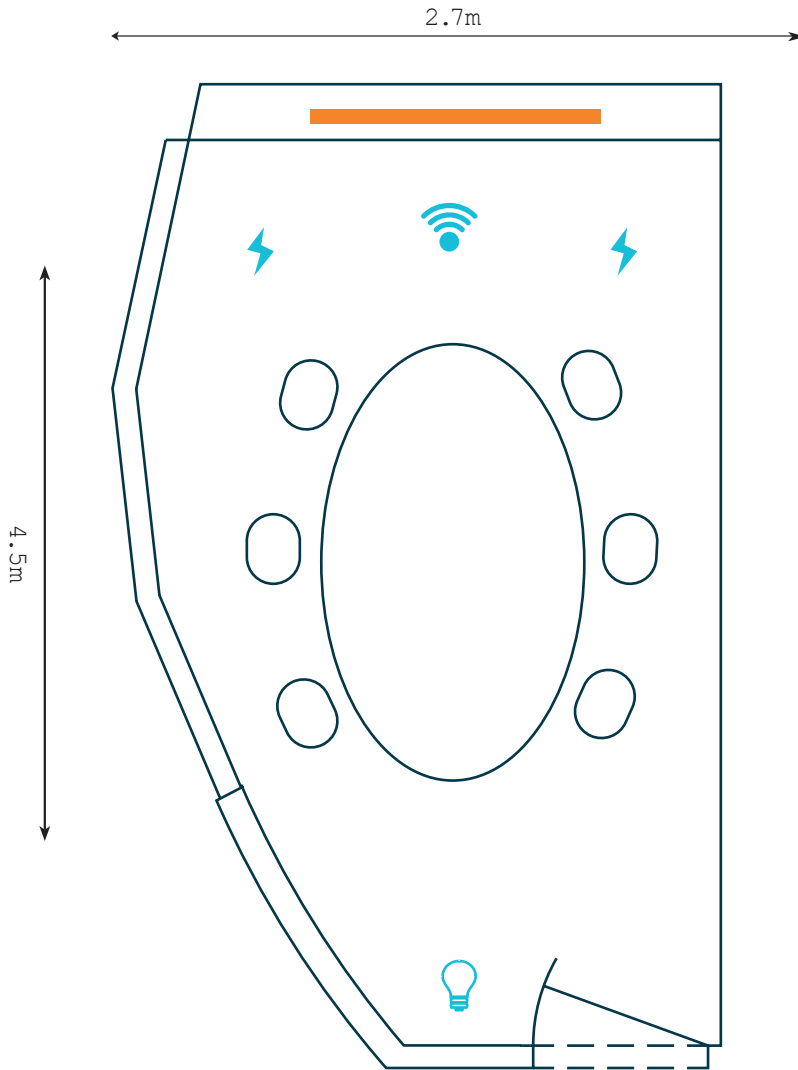

Room Guide: Library Boardroom

Located on the 2nd floor this intimate boardroom is perfect for interviews, meetings, training, appraisals and workshops.

Dimensions

Length: 4.5m

Width: 2.7m

Height(highest point): 3m

Capacities

Boardroom: 6

Key Items Included

In Room Hire

- Internet access with WiFi
- TV
- Click & Share

Power Plug

Wired Internet
Access

Light

TV