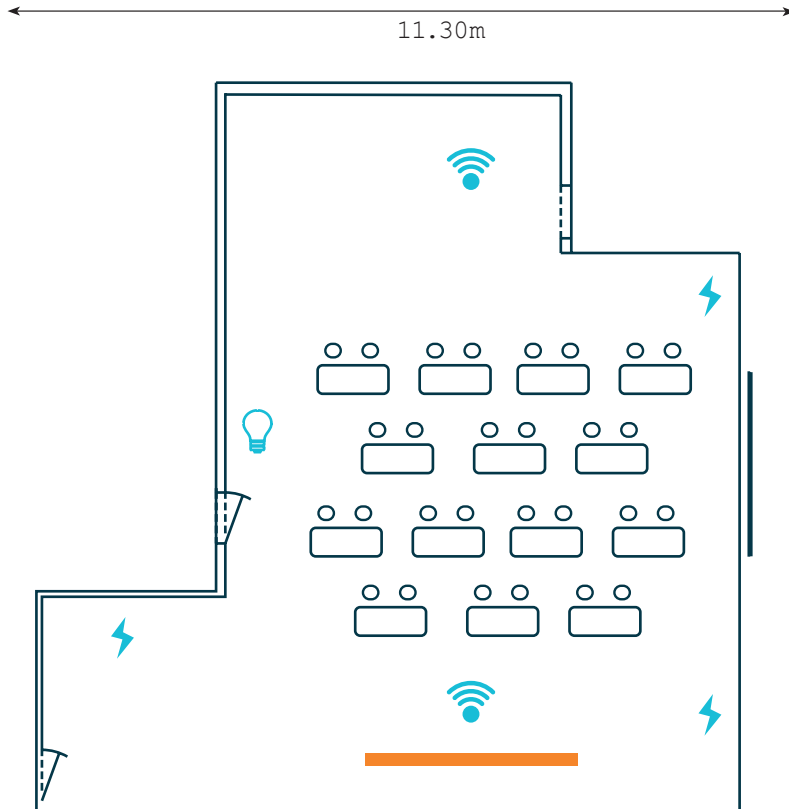

# Room Guide: Henrietta

This spacious room is ideal for meetings and training with a permanent LCD screen and ClickShare connectivity for presentations and video conferencing. A popular room with natural lighting and the flexibility for multiple layouts, plus refreshments delivered directly to you.

### Dimensions:

Length: 11.45m  
Width: 11.30m  
Height (highest point): 2.9m  
Screen size: 3.05 X 2

### Capacities:

Classroom: 32  
Theatre: 40  
Boardroom: 30  
Cabaret Style: 30  
Reception: 40  
Standing Buffet: 40