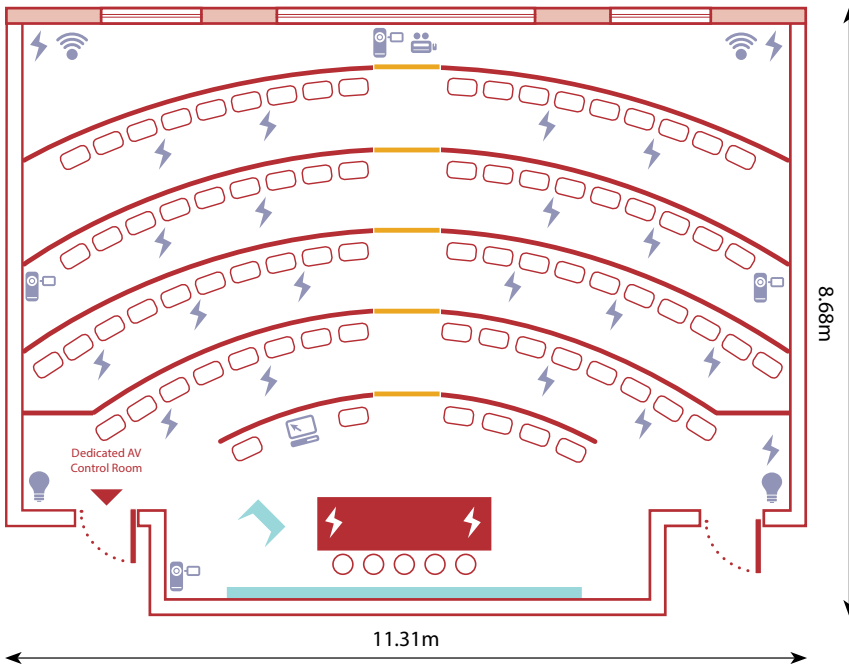

## ROOM GUIDE: Naim Dangoor Auditorium

### CAPACITIES

**Theatre:** 60

### DIMENSIONS

**Length:** 11.31m

**Width:** 8.68m

**Height:** (highest point): 5.20m

**Screen size:** 2.64 x 1.47