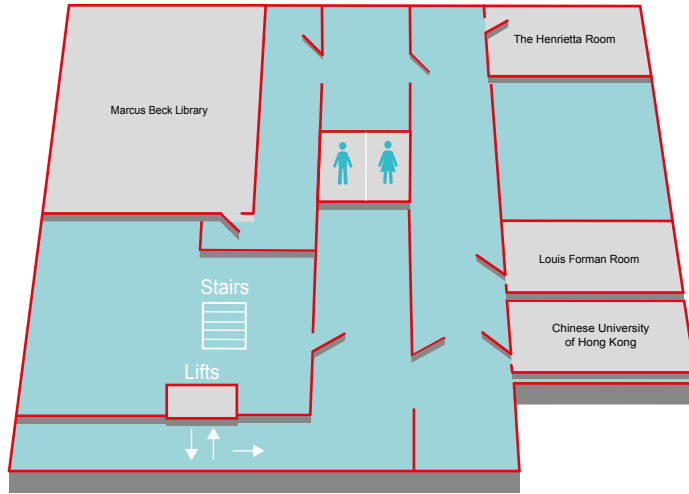

### DIMENSIONS

**Length:** 11.31m

**Width:** 8.68m

**Height:** (highest point): 5.20m

**Screen size:** 2.64 x 1.47

Glass Window

Step

## 3rd FLOOR

# GROUND FLOOR

Guy Whittle Auditorium

Naim Dangoor Auditorium

ENT Room

The Atrium

Max Rayne Auditorium

Max Rayne Foyer

Cavendish Room