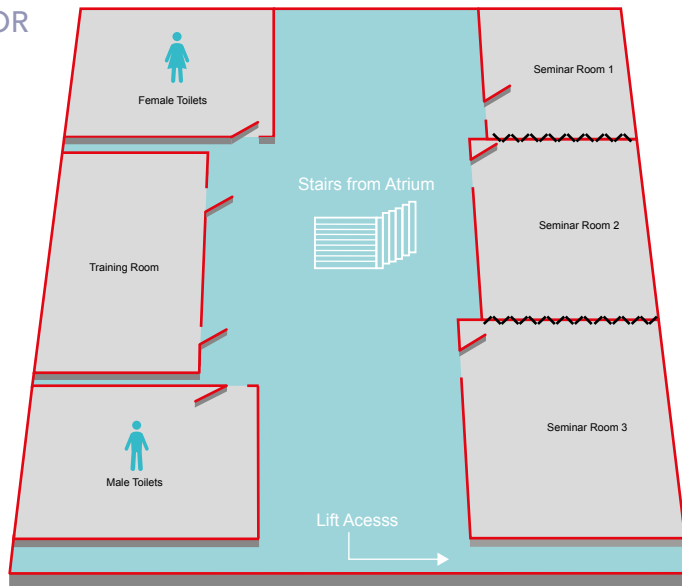

LOWER GROUND FLOOR