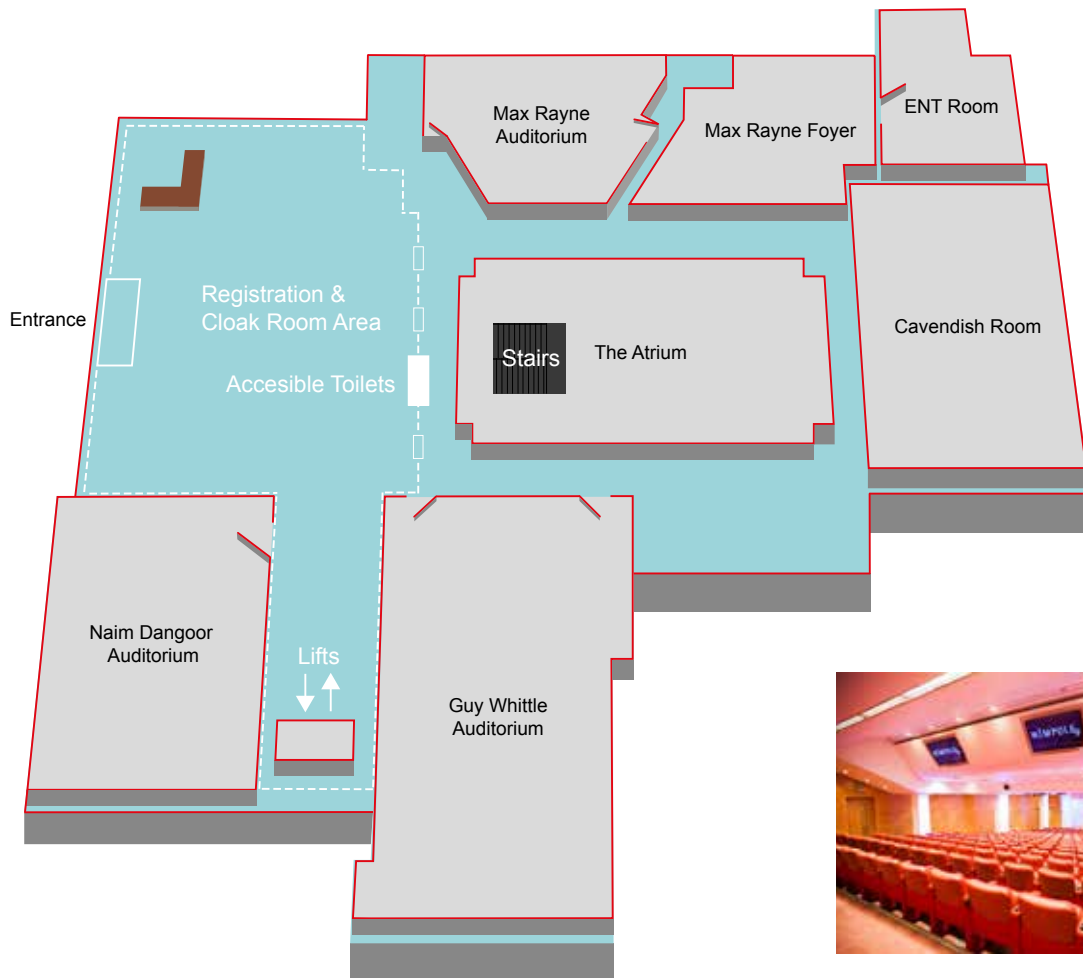

# FLOOR GUIDE

## 3rd FLOOR

## GROUND FLOOR

# GROUND FLOOR

Guy Whittle Auditorium

Naim Dangoor Auditorium

ENT Room

The Atrium

Max Rayne Auditorium

Max Rayne Foyer

Cavendish Room