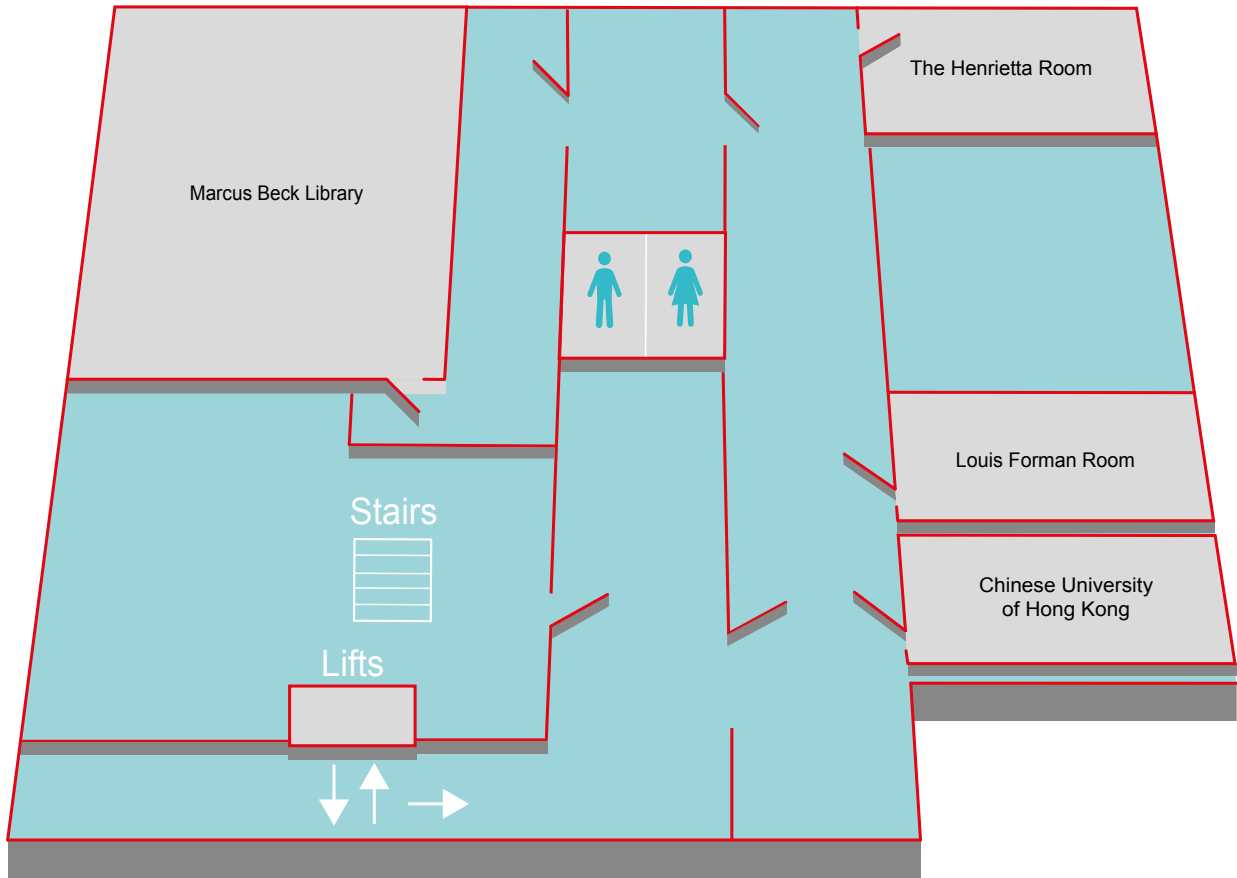

ROOM GUIDE: Chinese University of Hong Kong

CAPACITIES

Boardroom: 12

DIMENSIONS

Length: 6.23m

Width: 3.26m

Height: (highest point): 2.57m

KEY ITEMS INCLUDED IN ROOM HIRE

FLOOR GUIDE

3rd FLOOR

GROUND FLOOR

LOWER GROUND FLOOR

GROUND FLOOR

Guy Whittle Auditorium

Naim Dangoor Auditorium

ENT Room

The Atrium

Max Rayne Auditorium

Max Rayne Foyer

Cavendish Room

LOWER GROUND FLOOR

Seminar Room 1

Seminar Rooms Entire Suite

Training Room

Seminar Room 3

3rd FLOOR

The Henrietta Room

Marcus Beck Library

Chinese University of Hong Kong

Louis Forman Room