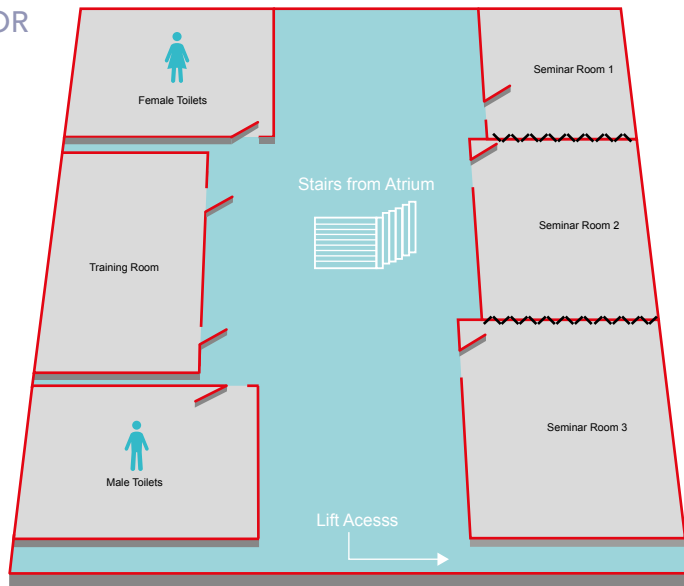

ROOM GUIDE: Chinese University of Hong Kong

CAPACITIES

Boardroom: 12

DIMENSIONS

Length: 6.23m

Width: 3.26m

Height: (highest point): 2.57m

KEY ITEMS INCLUDED IN ROOM HIRE

FLOOR GUIDE

3rd FLOOR

GROUND FLOOR

LOWER GROUND FLOOR

GROUND FLOOR

Guy Whittle Auditorium

Naim Dangoor Auditorium

ENT Room

The Atrium

Max Rayne Auditorium

Max Rayne Foyer

Cavendish Room

LOWER GROUND FLOOR

Seminar Room 1

Seminar Rooms Entire Suite

Training Room

Seminar Room 3

3rd FLOOR

The Henrietta Room

Marcus Beck Library

Chinese University of Hong Kong

Louis Forman Room