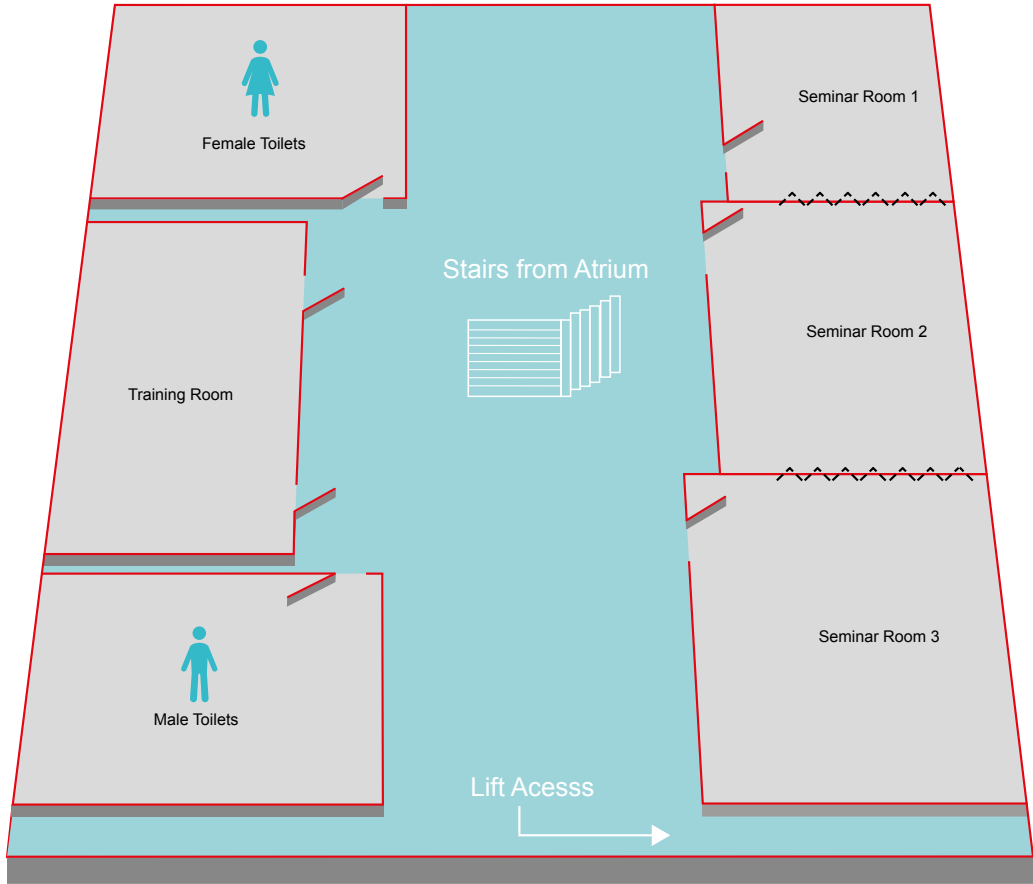

ROOM GUIDE: Chinese University of Hong Kong

CAPACITIES

Boardroom: 12

DIMENSIONS

Length: 6.23m

Width: 3.26m

Height: (highest point): 2.57m

KEY ITEMS INCLUDED IN ROOM HIRE

FLOOR GUIDE

3rd FLOOR

GROUND FLOOR

LOWER GROUND FLOOR

GROUND FLOOR

Guy Whittle Auditorium

Naim Dangoor Auditorium

ENT Room

The Atrium

Max Rayne Auditorium

Max Rayne Foyer

Cavendish Room

LOWER GROUND FLOOR

Seminar Room 1

Seminar Rooms Entire Suite

Training Room

Seminar Room 3

3rd FLOOR

The Henrietta Room

Marcus Beck Library

Chinese University of Hong Kong

Louis Forman Room