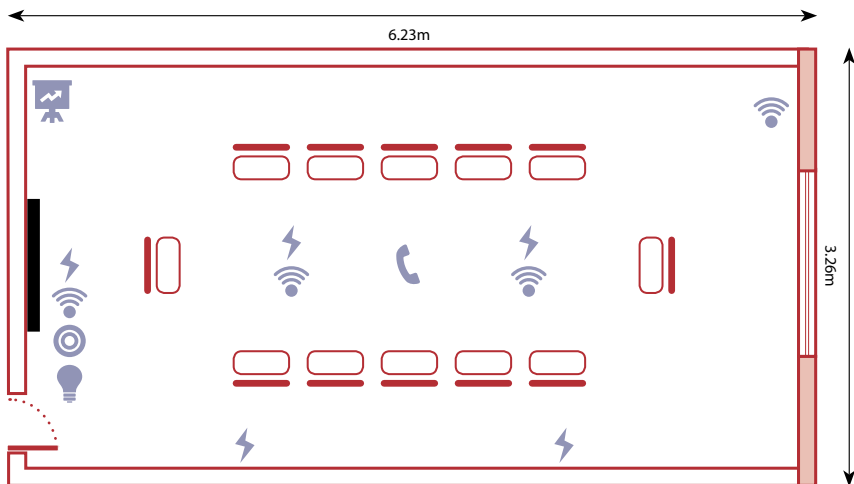

ROOM GUIDE: Chinese University of Hong Kong

CAPACITIES

Boardroom: 12

DIMENSIONS

Length: 6.23m

Width: 3.26m

Height: (highest point): 2.57m

KEY ITEMS INCLUDED IN ROOM HIRE

- HD display screen
- Internet access with Wi-Fi

- | | |
|-----------------------------|-----------------------|
| Flip Chart | Wired Internet Access |
| Climate Control | Light Control |
| Hands-Free Conference Phone | LCD Screen |
| Power Plug | Glass Window |

FLOOR GUIDE

3rd FLOOR

GROUND FLOOR

LOWER GROUND FLOOR

GROUND FLOOR

Guy Whittle Auditorium

Naim Dangoor Auditorium

ENT Room