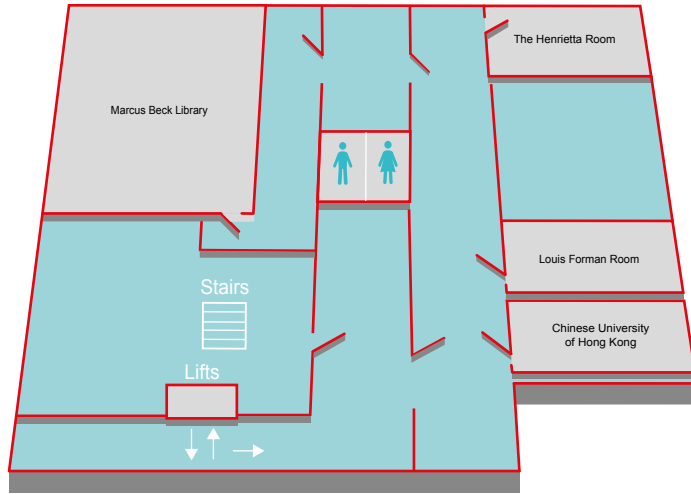

ROOM GUIDE: Chinese University of Hong Kong

CAPACITIES

Boardroom: 12

DIMENSIONS

Length: 6.23m

Width: 3.26m

Height: (highest point): 2.57m

KEY ITEMS INCLUDED IN ROOM HIRE

- HD display screen
- Internet access with Wi-Fi

- | | |
|-----------------------------|-----------------------|
| Flip Chart | Wired Internet Access |
| Climate Control | Light Control |
| Hands-Free Conference Phone | LCD Screen |
| Power Plug | Glass Window |

FLOOR GUIDE

3rd FLOOR

GROUND FLOOR

LOWER GROUND FLOOR

GROUND FLOOR

Guy Whittle Auditorium

Naim Dangoor Auditorium

ENT Room

Seminar Room 3

3rd FLOOR

The Henrietta Room

Marcus Beck Library

Chinese University of Hong Kong

Louis Forman Room