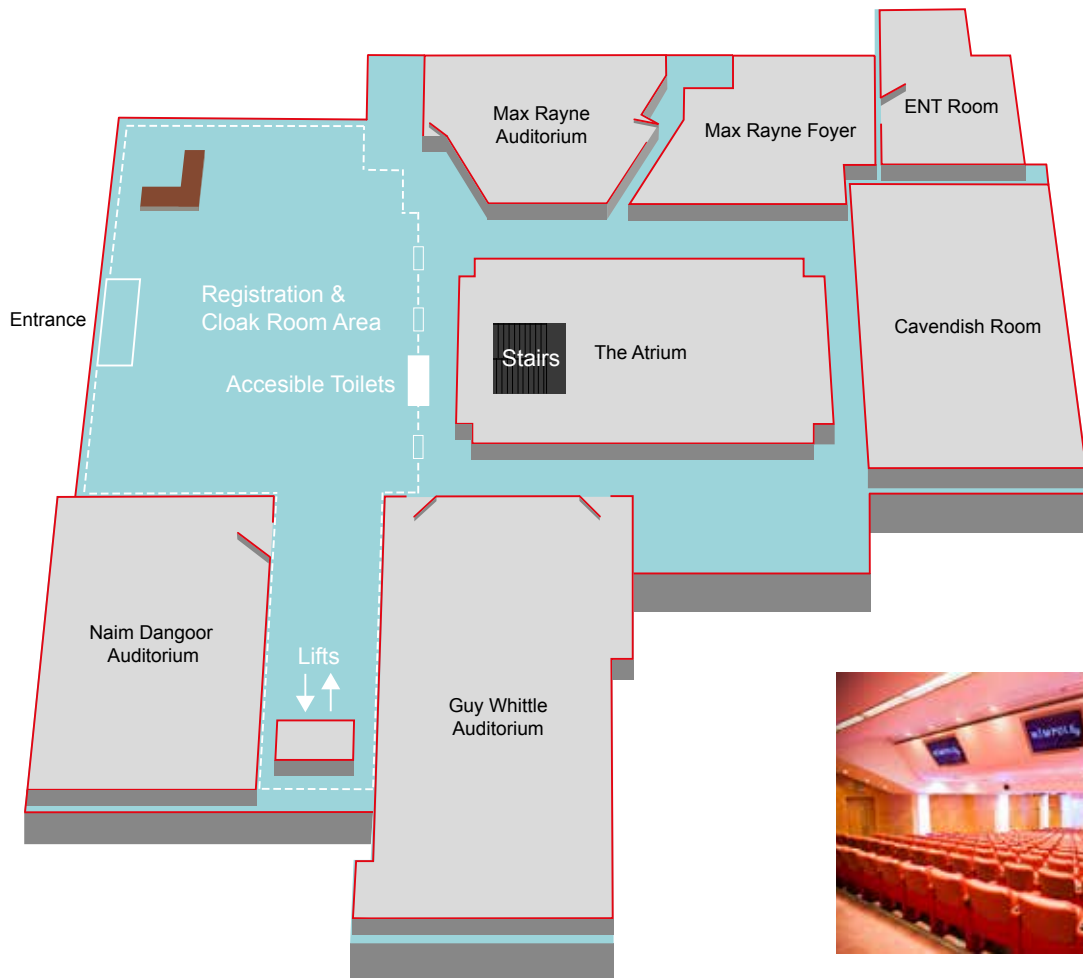

ROOM GUIDE: Chinese University of Hong Kong

CAPACITIES

Boardroom: 12

DIMENSIONS

Length: 6.23m

Width: 3.26m

Height: (highest point): 2.57m

KEY ITEMS INCLUDED IN ROOM HIRE

FLOOR GUIDE

3rd FLOOR

GROUND FLOOR

LOWER GROUND FLOOR

GROUND FLOOR

Guy Whittle Auditorium

Naim Dangoor Auditorium

ENT Room

The Atrium

Max Rayne Auditorium

Max Rayne Foyer

Cavendish Room

LOWER GROUND FLOOR

Seminar Room 1

Seminar Rooms Entire Suite

Training Room

Seminar Room 3

3rd FLOOR

The Henrietta Room

Marcus Beck Library

Chinese University of Hong Kong

Louis Forman Room