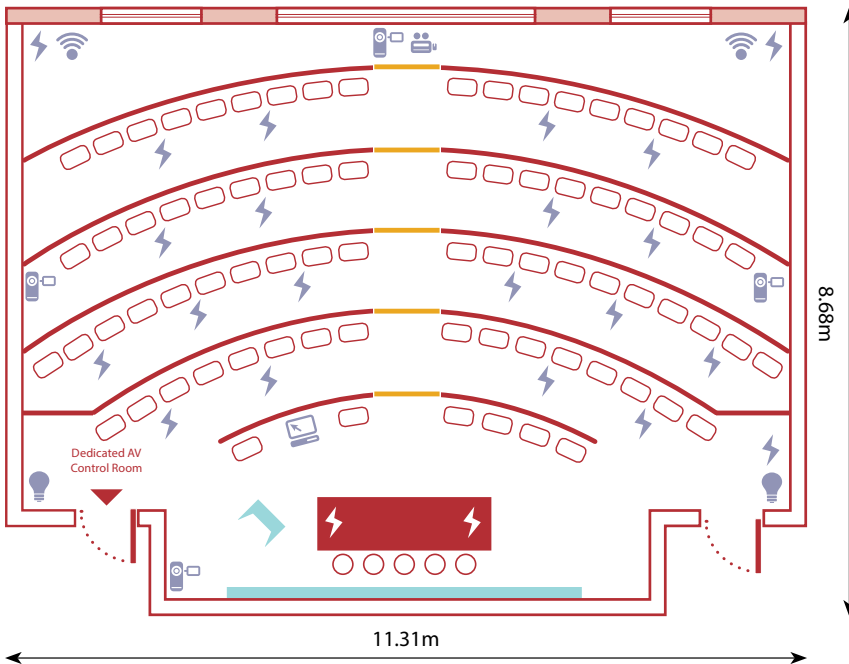

## ROOM GUIDE: Naim Dangoor Auditorium

### CAPACITIES

**Theatre:** 80

### DIMENSIONS

**Length:** 11.31m

**Width:** 8.68m

**Height:** (highest point): 5.20m

**Screen size:** 2.64 x 1.47