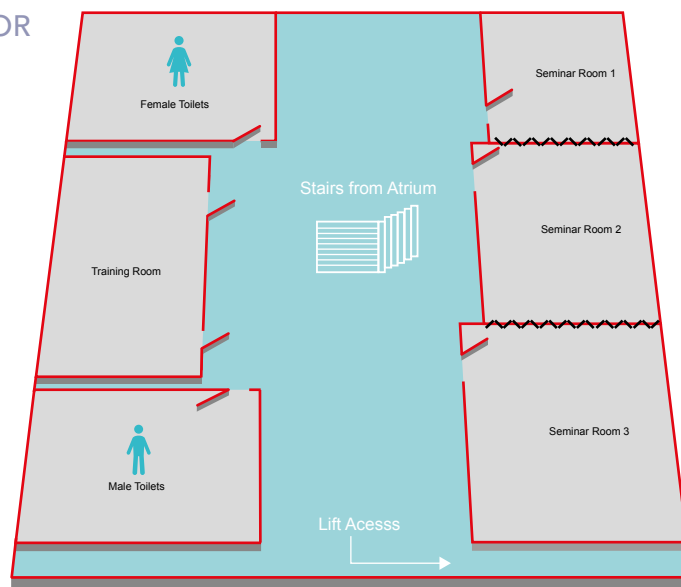

LOWER GROUND FLOOR