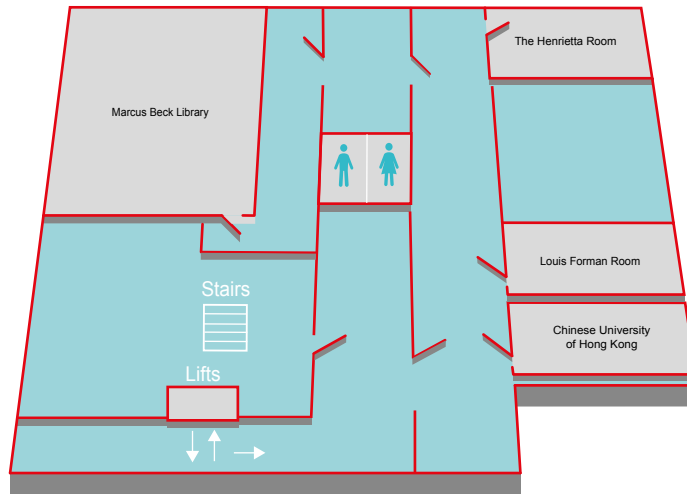

### DIMENSIONS

**Length:** 11.31m

**Width:** 8.68m

**Height:** (highest point): 5.20m

**Screen size:** 2.64 x 1.47

## 3rd FLOOR

# GROUND FLOOR

Guy Whittle Auditorium

Naim Dangoor Auditorium

ENT Room

The Atrium

Max Rayne Auditorium

Max Rayne Foyer

Cavendish Room

# 3rd FLOOR

The Henrietta Room

Marcus Beck Library

Chinese University of Hong Kong

Louis Forman Room