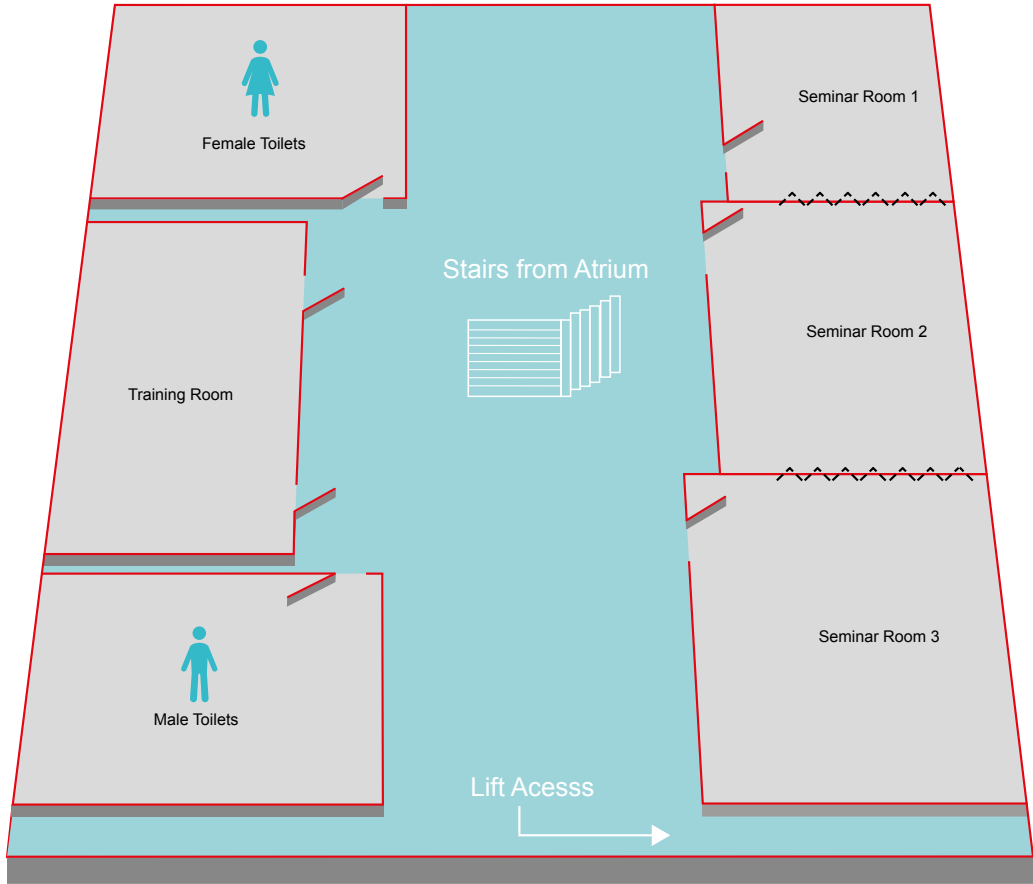

LOWER GROUND FLOOR

Seminar Room 1