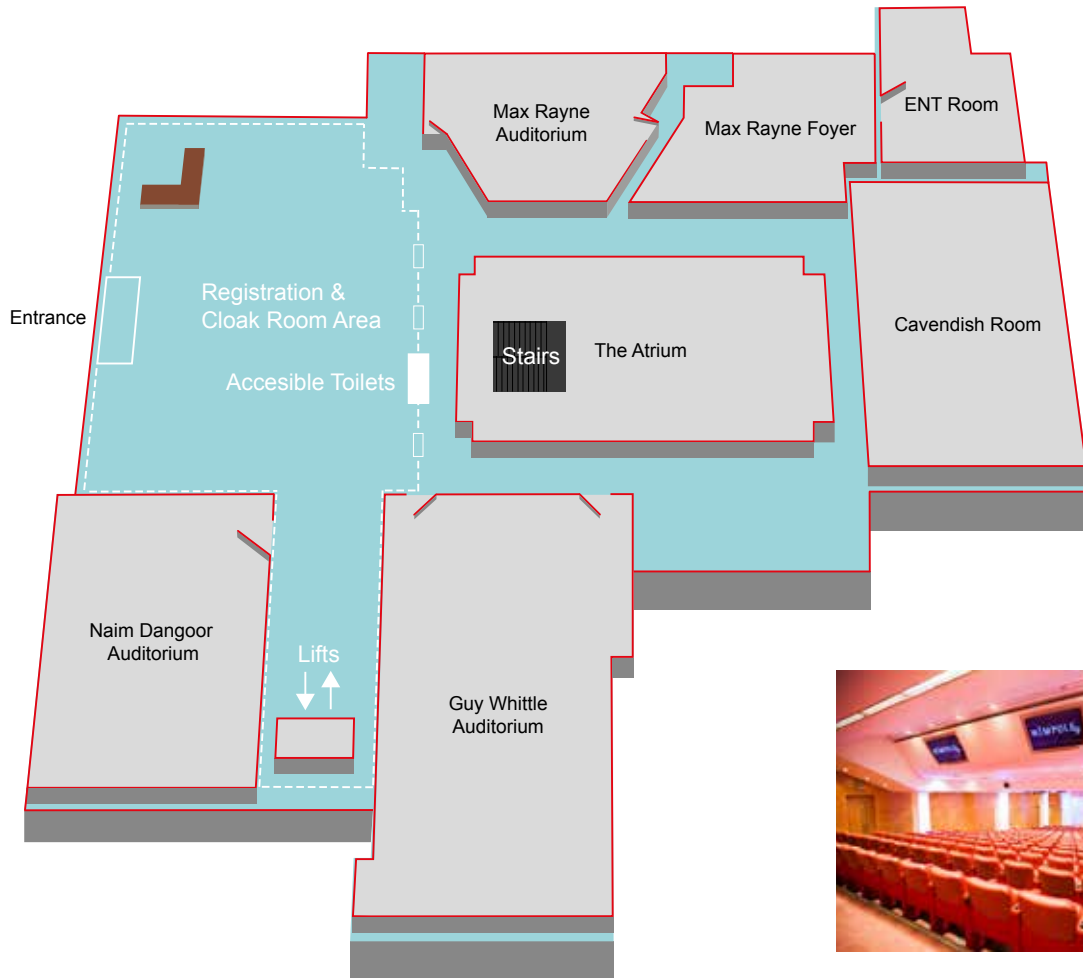

### DIMENSIONS

**Length:** 11.31m

**Width:** 8.68m

**Height:** (highest point): 5.20m

**Screen size:** 2.64 x 1.47

## 3rd FLOOR

## GROUND FLOOR

# GROUND FLOOR

Guy Whittle Auditorium

Naim Dangoor Auditorium

ENT Room

The Atrium

Max Rayne Auditorium

Max Rayne Foyer

Cavendish Room