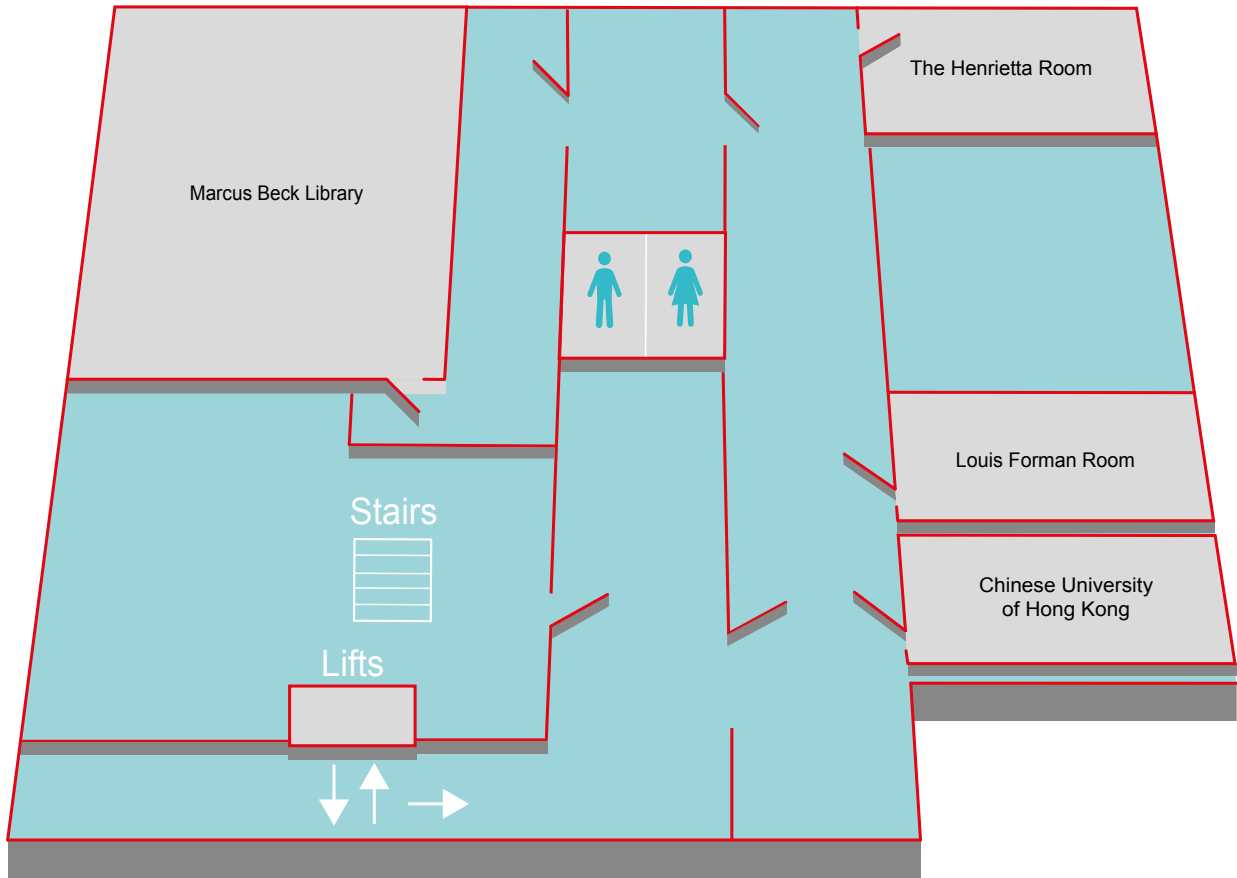

### DIMENSIONS

**Length:** 11.31m

**Width:** 8.68m

**Height:** (highest point): 5.20m

**Screen size:** 2.64 x 1.47

# GROUND FLOOR

Guy Whittle Auditorium

Naim Dangoor Auditorium

ENT Room

The Atrium

Max Rayne Auditorium

Max Rayne Foyer

Cavendish Room

# LOWER GROUND FLOOR

Seminar Room 1

Seminar Rooms Entire Suite

Training Room

Seminar Room 3

# 3rd FLOOR

The Henrietta Room

Marcus Beck Library

Chinese University of Hong Kong

Louis Forman Room