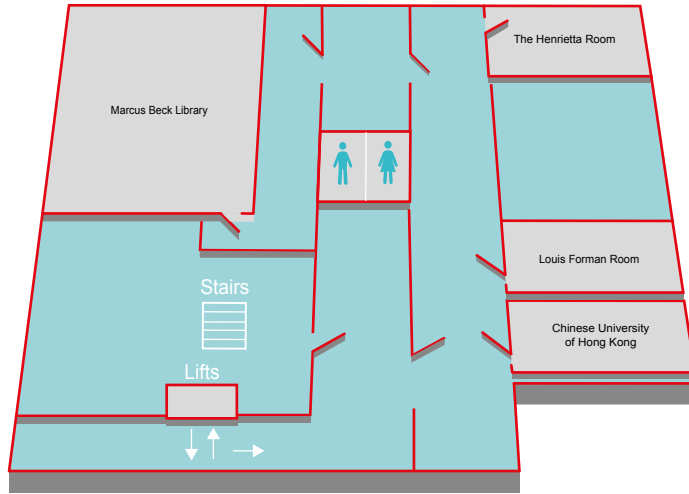

WIMPOLE_{St}

ROOM GUIDE: Marcus Beck Library

CAPACITIES

Boardroom: 30

DIMENSIONS

Length: 8.79m

Width: 8.40m

Height: (highest point): 2.40m

FLOOR GUIDE

3rd FLOOR

GROUND FLOOR

LOWER GROUND FLOOR

GROUND FLOOR

Guy Whittle Auditorium

Naim Dangoor Auditorium

ENT Room

The Atrium

Max Rayne Auditorium

Max Rayne Foyer

Cavendish Room

LOWER GROUND FLOOR

Seminar Room 1

Seminar Rooms Entire Suite

Training Room

Seminar Room 3

3rd FLOOR

The Henrietta Room

Marcus Beck Library

Chinese University of Hong Kong

Louis Forman Room