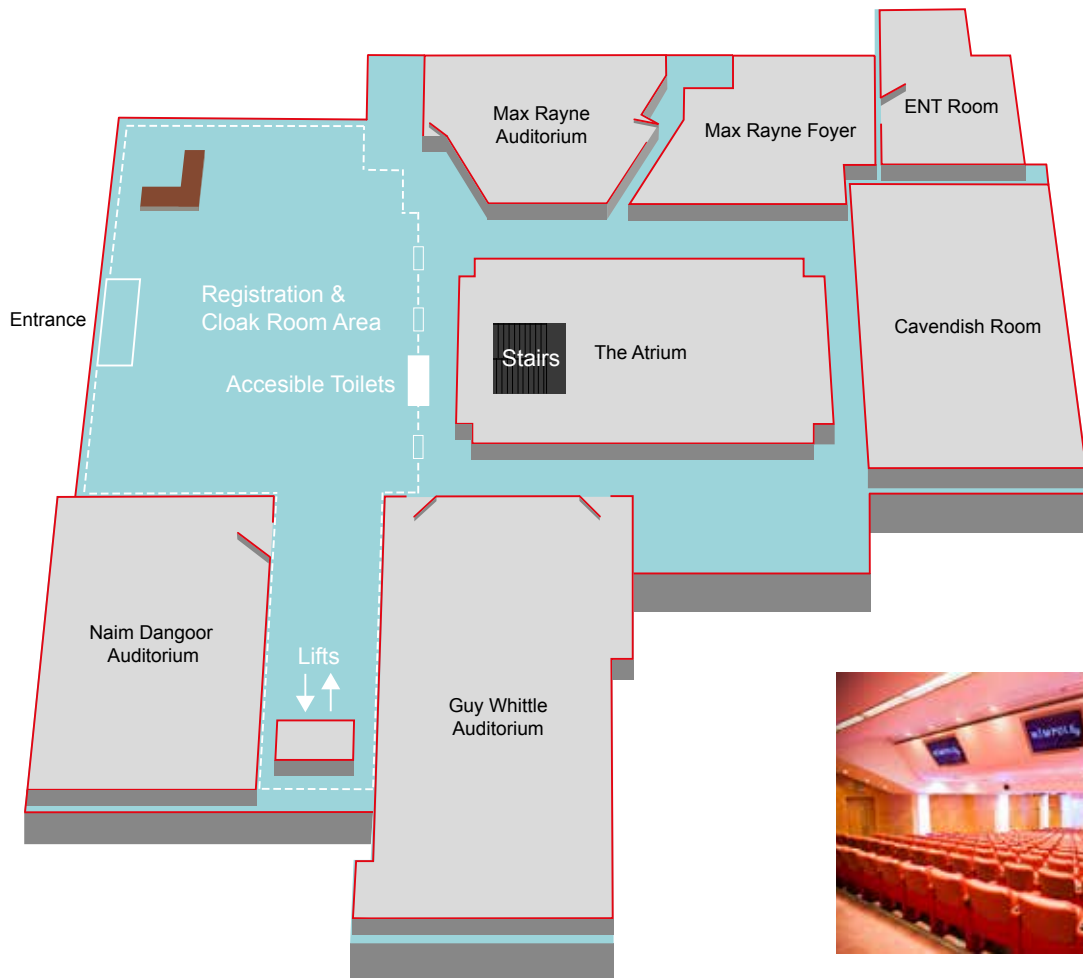

WIMPOLE_{St}

ROOM GUIDE: Marcus Beck Library

CAPACITIES

Boardroom: 30

DIMENSIONS

Length: 8.79m

Width: 8.40m

Height: (highest point): 2.40m

FLOOR GUIDE

3rd FLOOR

GROUND FLOOR

LOWER GROUND FLOOR

GROUND FLOOR

Guy Whittle Auditorium

Naim Dangoor Auditorium

ENT Room

The Atrium

Max Rayne Auditorium

Max Rayne Foyer

Cavendish Room

LOWER GROUND FLOOR

Seminar Room 1

Seminar Rooms Entire Suite

Training Room

Seminar Room 3

3rd FLOOR

The Henrietta Room

Marcus Beck Library

Chinese University of Hong Kong

Louis Forman Room