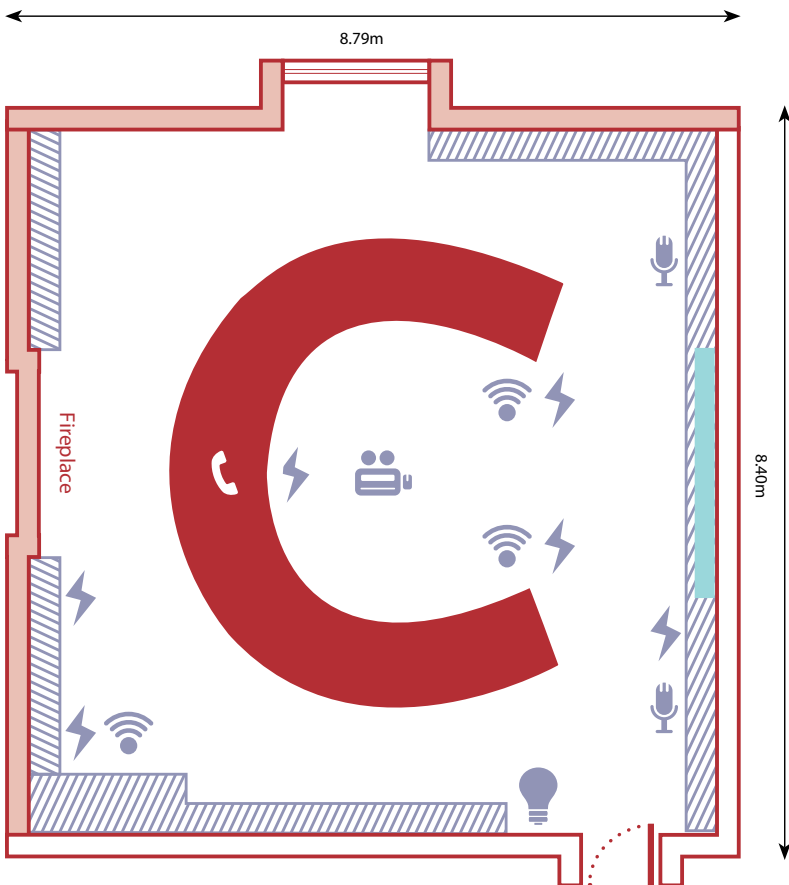

WIMPOLE_{St}

ROOM GUIDE: Marcus Beck Library

CAPACITIES

Boardroom: 30

DIMENSIONS

Length: 8.79m

Width: 8.40m

Height: (highest point): 2.40m

KEY ITEMS INCLUDED IN ROOM HIRE

- Hands-free conference phone
- HD display screen
- HD projector
- Internet access with Wi-Fi
- 'Clickshare' wireless presentation system
- Speakers for laptop audio

 Hands-Free Conference Phone

 Wired Internet Access

 Bookcase

 Speaker

 Projector

 Projector Screen

 Power Plug

 Light Control

 Glass Window

FLOOR GUIDE

3rd FLOOR

GROUND FLOOR

LOWER GROUND FLOOR

GROUND FLOOR

Guy Whittle Auditorium

Naim Dangoor Auditorium

ENT Room