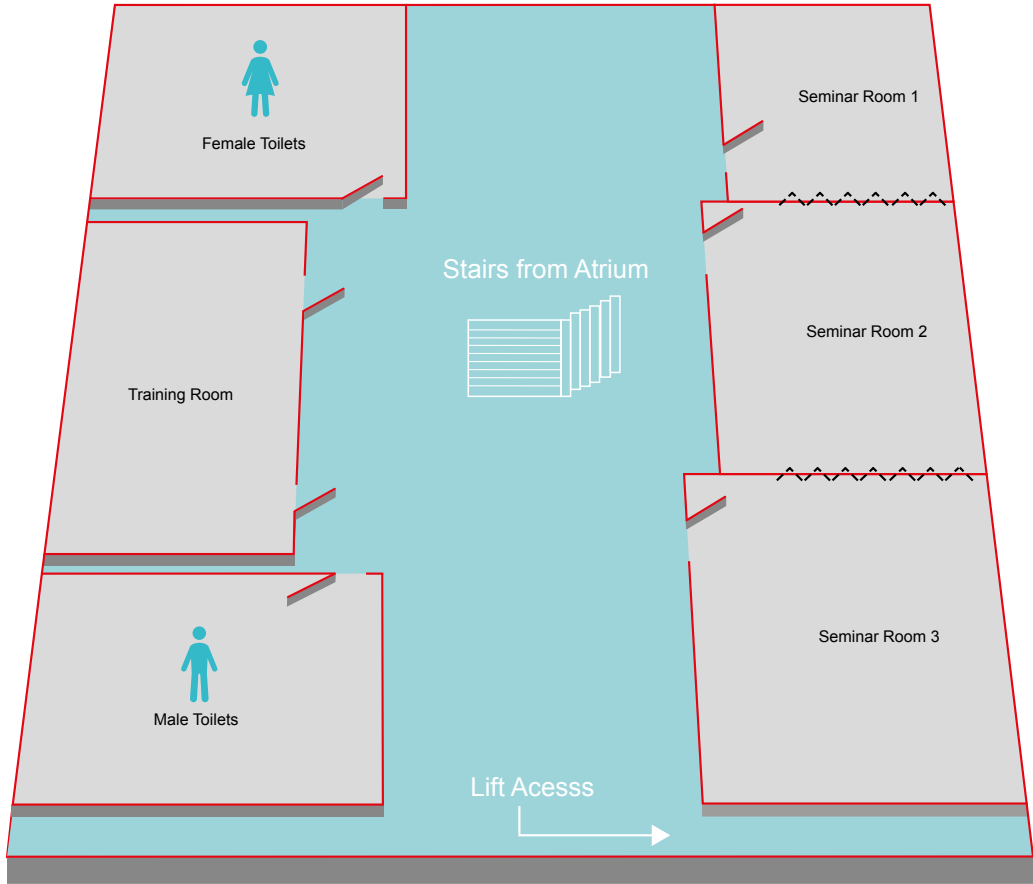

WIMPOLE_{St}

ROOM GUIDE: Marcus Beck Library

CAPACITIES

Boardroom: 30

DIMENSIONS

Length: 8.79m

Width: 8.40m

Height: (highest point): 2.40m

FLOOR GUIDE

3rd FLOOR

GROUND FLOOR

LOWER GROUND FLOOR

GROUND FLOOR

Guy Whittle Auditorium

Naim Dangoor Auditorium

ENT Room

The Atrium

Max Rayne Auditorium

Max Rayne Foyer

Cavendish Room

LOWER GROUND FLOOR

Seminar Room 1

Seminar Rooms Entire Suite

Training Room

Seminar Room 3

3rd FLOOR

The Henrietta Room

Marcus Beck Library

Chinese University of Hong Kong

Louis Forman Room