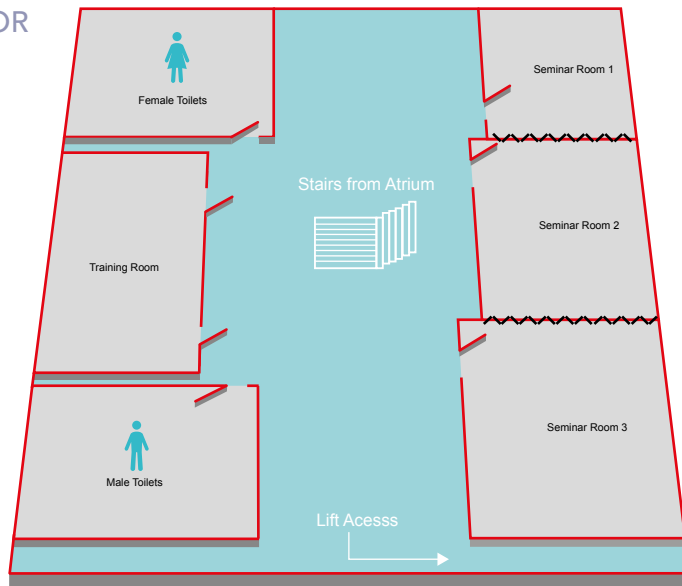

WIMPOLE_{St}

ROOM GUIDE: Marcus Beck Library

CAPACITIES

Boardroom: 30

DIMENSIONS

Length: 8.79m

Width: 8.40m

Height: (highest point): 2.40m

FLOOR GUIDE

3rd FLOOR

GROUND FLOOR

LOWER GROUND FLOOR

GROUND FLOOR

Guy Whittle Auditorium

Naim Dangoor Auditorium

ENT Room

The Atrium

Max Rayne Auditorium

Max Rayne Foyer

Cavendish Room

LOWER GROUND FLOOR

Seminar Room 1

Seminar Rooms Entire Suite

Training Room

Seminar Room 3

3rd FLOOR

The Henrietta Room

Marcus Beck Library

Chinese University of Hong Kong

Louis Forman Room