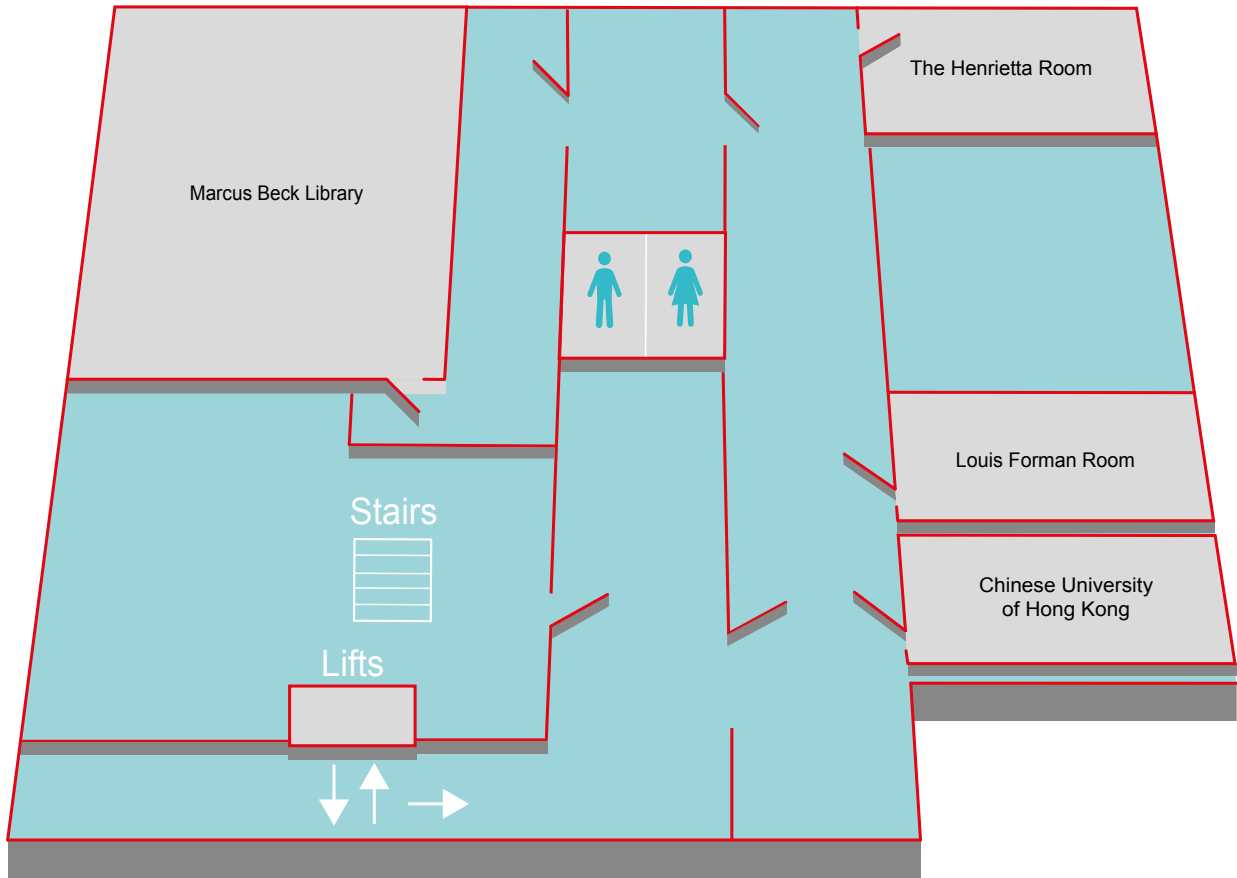

WIMPOLE_{St}

ROOM GUIDE: Marcus Beck Library

CAPACITIES

Boardroom: 30

DIMENSIONS

Length: 8.79m

Width: 8.40m

Height: (highest point): 2.40m

FLOOR GUIDE

3rd FLOOR

GROUND FLOOR

LOWER GROUND FLOOR

GROUND FLOOR

Guy Whittle Auditorium

Naim Dangoor Auditorium

ENT Room

The Atrium

Max Rayne Auditorium

Max Rayne Foyer

Cavendish Room

LOWER GROUND FLOOR

Seminar Room 1

Seminar Rooms Entire Suite

Training Room

Seminar Room 3

3rd FLOOR

The Henrietta Room

Marcus Beck Library

Chinese University of Hong Kong

Louis Forman Room