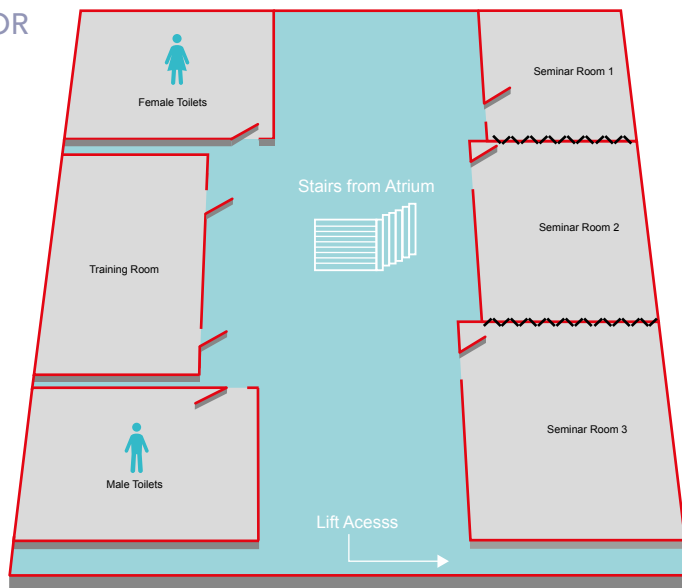

ROOM GUIDE: Louis Forman Room

CAPACITIES

Boardroom: 13

DIMENSIONS

Length: 2.41m

Width: 2.20m

Height: (highest point): 2.34m

KEY ITEMS INCLUDED IN ROOM HIRE

3rd FLOOR

GROUND FLOOR

LOWER GROUND FLOOR

GROUND FLOOR

Guy Whittle Auditorium

Naim Dangoor Auditorium

ENT Room

The Atrium

Max Rayne Auditorium

Max Rayne Foyer

Cavendish Room

LOWER GROUND FLOOR

Seminar Room 1

Seminar Rooms Entire Suite

Training Room

Seminar Room 3

3rd FLOOR

The Henrietta Room

Marcus Beck Library

Chinese University of Hong Kong

Louis Forman Room