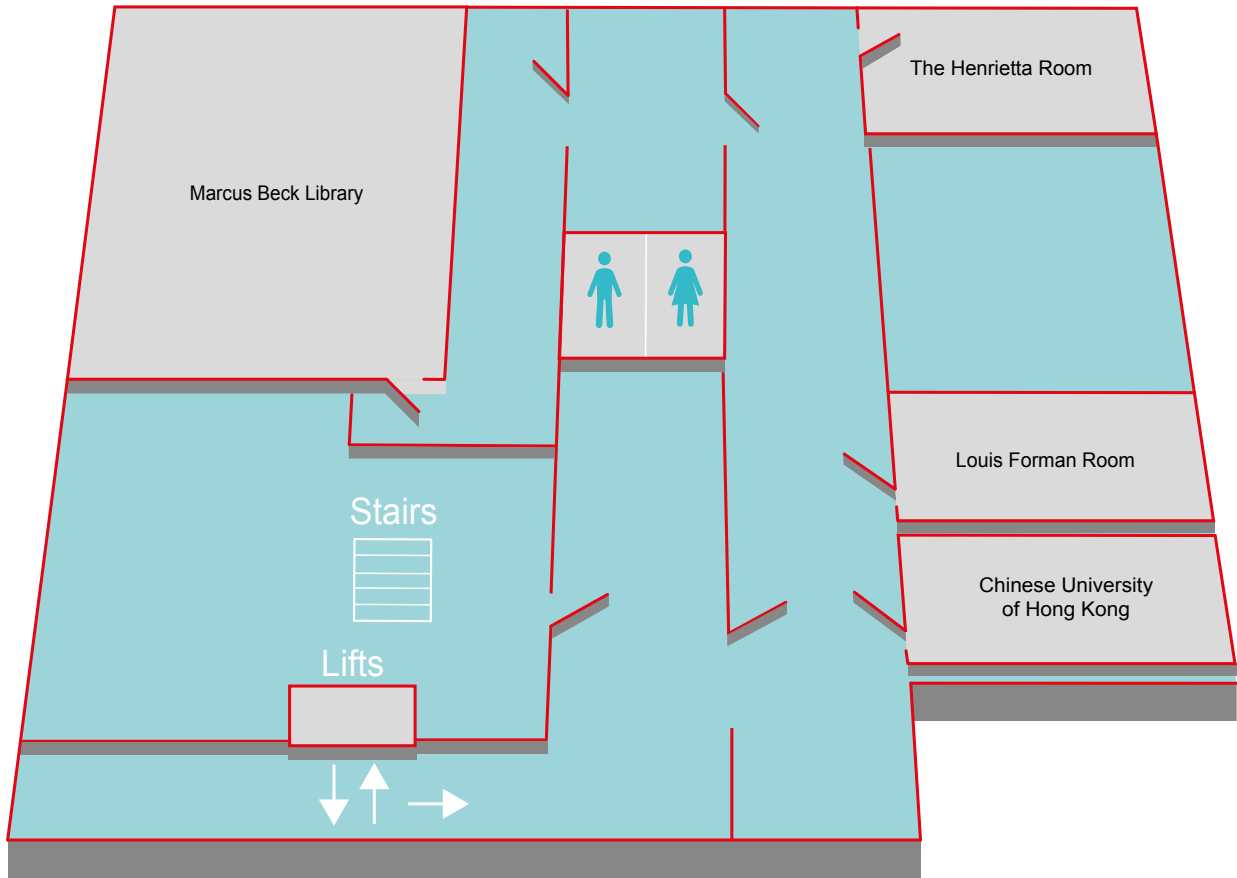

ROOM GUIDE: Louis Forman Room

CAPACITIES

Boardroom: 13

DIMENSIONS

Length: 2.41m

Width: 2.20m

Height: (highest point): 2.34m

KEY ITEMS INCLUDED IN ROOM HIRE

3rd FLOOR

GROUND FLOOR

LOWER GROUND FLOOR

GROUND FLOOR

Guy Whittle Auditorium

Naim Dangoor Auditorium

ENT Room

The Atrium

Max Rayne Auditorium

Max Rayne Foyer

Cavendish Room

LOWER GROUND FLOOR

Seminar Room 1

Seminar Rooms Entire Suite

Training Room

Seminar Room 3

3rd FLOOR

The Henrietta Room

Marcus Beck Library

Chinese University of Hong Kong

Louis Forman Room