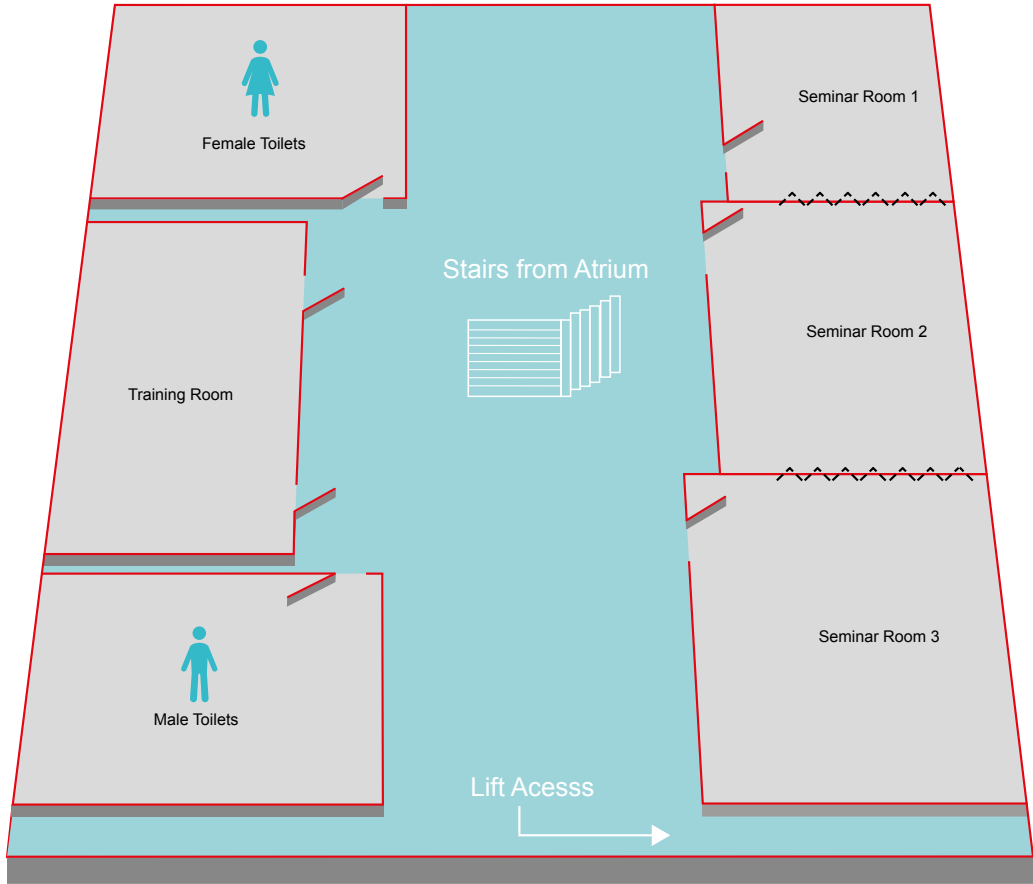

ROOM GUIDE: Louis Forman Room

CAPACITIES

Boardroom: 13

DIMENSIONS

Length: 2.41m

Width: 2.20m

Height: (highest point): 2.34m

KEY ITEMS INCLUDED IN ROOM HIRE

3rd FLOOR

GROUND FLOOR

LOWER GROUND FLOOR

GROUND FLOOR

Guy Whittle Auditorium

Naim Dangoor Auditorium

ENT Room

The Atrium

Max Rayne Auditorium

Max Rayne Foyer

Cavendish Room

LOWER GROUND FLOOR

Seminar Room 1

Seminar Rooms Entire Suite

Training Room

Seminar Room 3

3rd FLOOR

The Henrietta Room

Marcus Beck Library

Chinese University of Hong Kong

Louis Forman Room