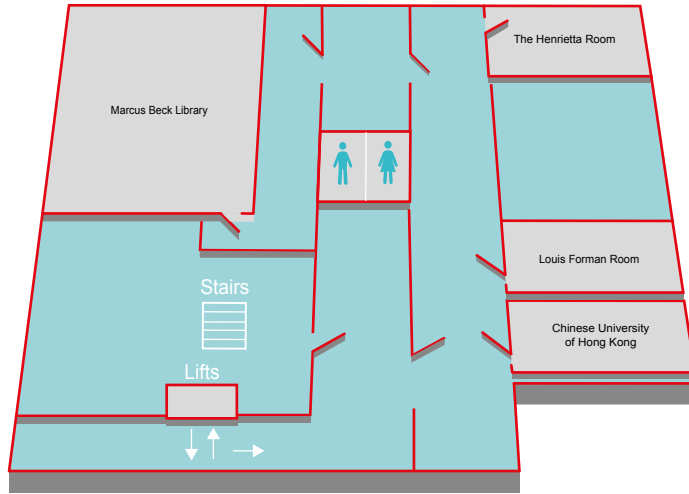

ROOM GUIDE: Louis Forman Room

CAPACITIES

Boardroom: 13

DIMENSIONS

Length: 2.41m

Width: 2.20m

Height: (highest point): 2.34m

KEY ITEMS INCLUDED IN ROOM HIRE

3rd FLOOR

GROUND FLOOR

LOWER GROUND FLOOR

GROUND FLOOR

Guy Whittle Auditorium

Naim Dangoor Auditorium

ENT Room

The Atrium

Max Rayne Auditorium

Max Rayne Foyer

Cavendish Room

LOWER GROUND FLOOR

Seminar Room 1

Seminar Rooms Entire Suite

Training Room

Seminar Room 3

3rd FLOOR

The Henrietta Room

Marcus Beck Library

Chinese University of Hong Kong

Louis Forman Room