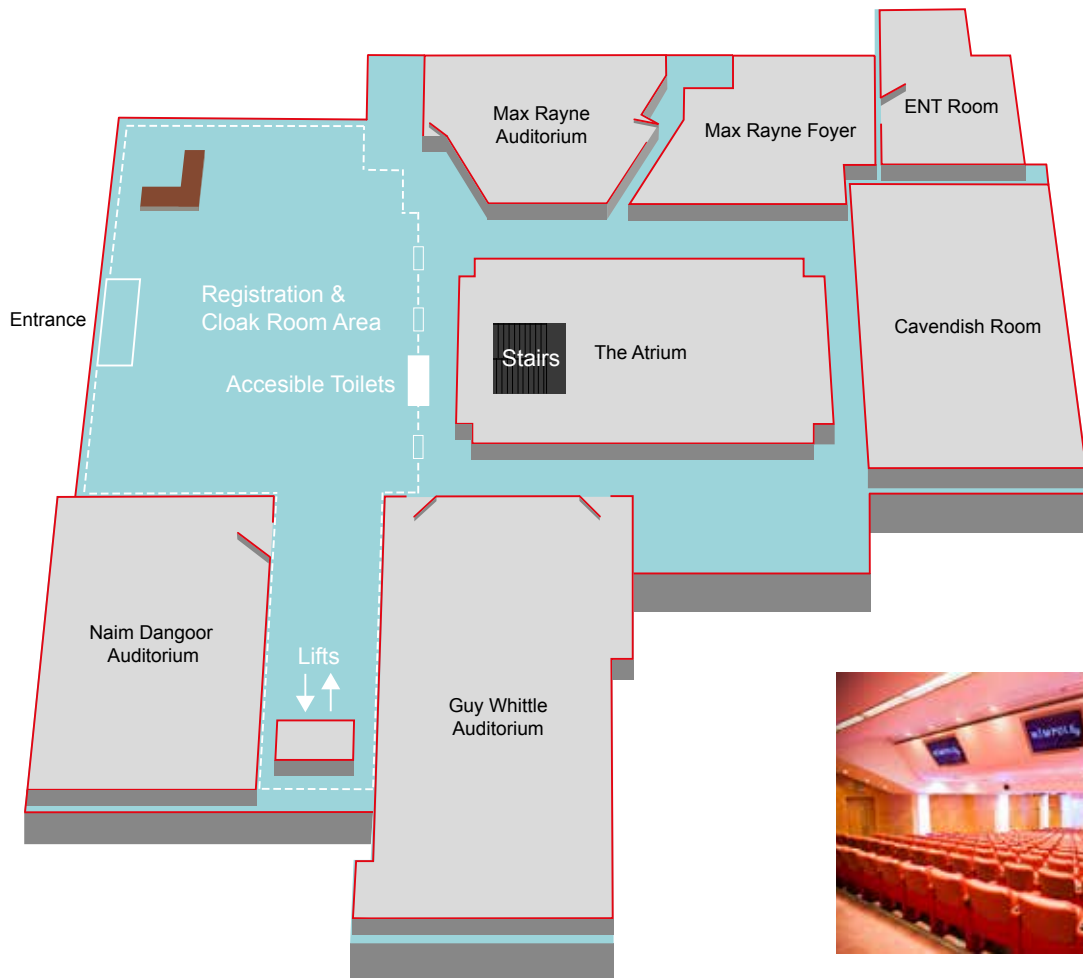

ROOM GUIDE: Louis Forman Room

CAPACITIES

Boardroom: 13

DIMENSIONS

Length: 2.41m

Width: 2.20m

Height: (highest point): 2.34m

KEY ITEMS INCLUDED IN ROOM HIRE

3rd FLOOR

GROUND FLOOR

LOWER GROUND FLOOR

GROUND FLOOR

Guy Whittle Auditorium

Naim Dangoor Auditorium

ENT Room

The Atrium

Max Rayne Auditorium

Max Rayne Foyer

Cavendish Room

LOWER GROUND FLOOR

Seminar Room 1

Seminar Rooms Entire Suite

Training Room

Seminar Room 3

3rd FLOOR

The Henrietta Room

Marcus Beck Library

Chinese University of Hong Kong

Louis Forman Room