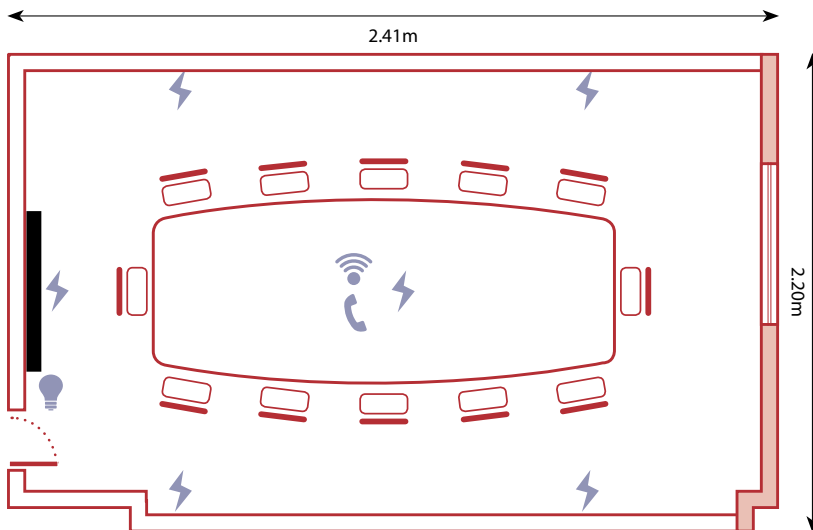

ROOM GUIDE: Louis Forman Room

CAPACITIES

Boardroom: 13

DIMENSIONS

Length: 2.41m

Width: 2.20m

Height: (highest point): 2.34m

KEY ITEMS INCLUDED IN ROOM HIRE

- Hands-free conference phone
- HD display screen
- Internet access with Wi-Fi

 Hands-Free Conference Phone

 Light Control

 Power Plug

 LCD Screen

 Wired Internet Access

 Glass Window

FLOOR GUIDE

3rd FLOOR

GROUND FLOOR

LOWER GROUND FLOOR

GROUND FLOOR

Guy Whittle Auditorium

Naim Dangoor Auditorium

ENT Room

The Atrium

Max Rayne Auditorium

Max Rayne Foyer

Cavendish Room

LOWER GROUND FLOOR

Seminar Room 1

Seminar Rooms Entire Suite

Training Room

Seminar Room 3