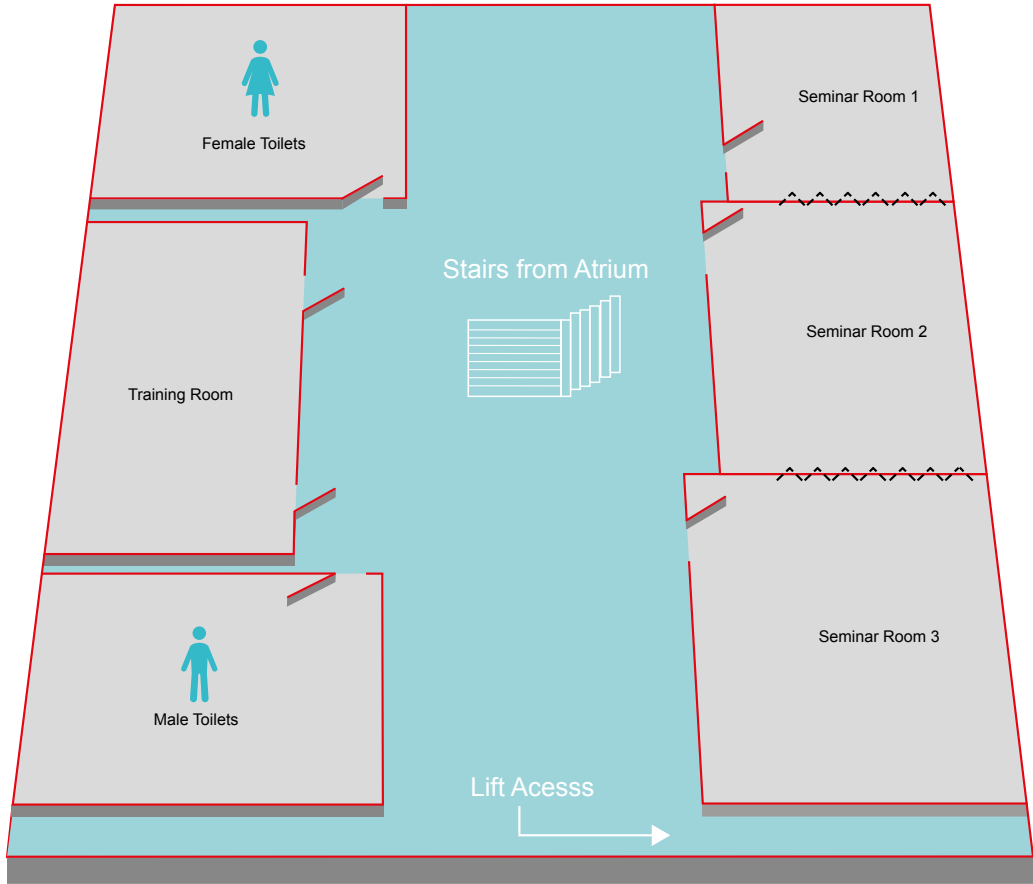

ROOM GUIDE: The Henrietta Room

CAPACITIES

Boardroom: 10

DIMENSIONS

Length: 6.20m

Width: 3.30m

Height: (highest point): 2.30m

KEY ITEMS INCLUDED IN ROOM HIRE

FLOOR GUIDE

3rd FLOOR

GROUND FLOOR

LOWER GROUND FLOOR

GROUND FLOOR

Guy Whittle Auditorium

Naim Dangoor Auditorium

ENT Room

The Atrium

Max Rayne Auditorium

Max Rayne Foyer

Cavendish Room

LOWER GROUND FLOOR

Seminar Room 1

Seminar Rooms Entire Suite

Training Room

Seminar Room 3

3rd FLOOR

The Henrietta Room

Marcus Beck Library

Chinese University of Hong Kong

Louis Forman Room