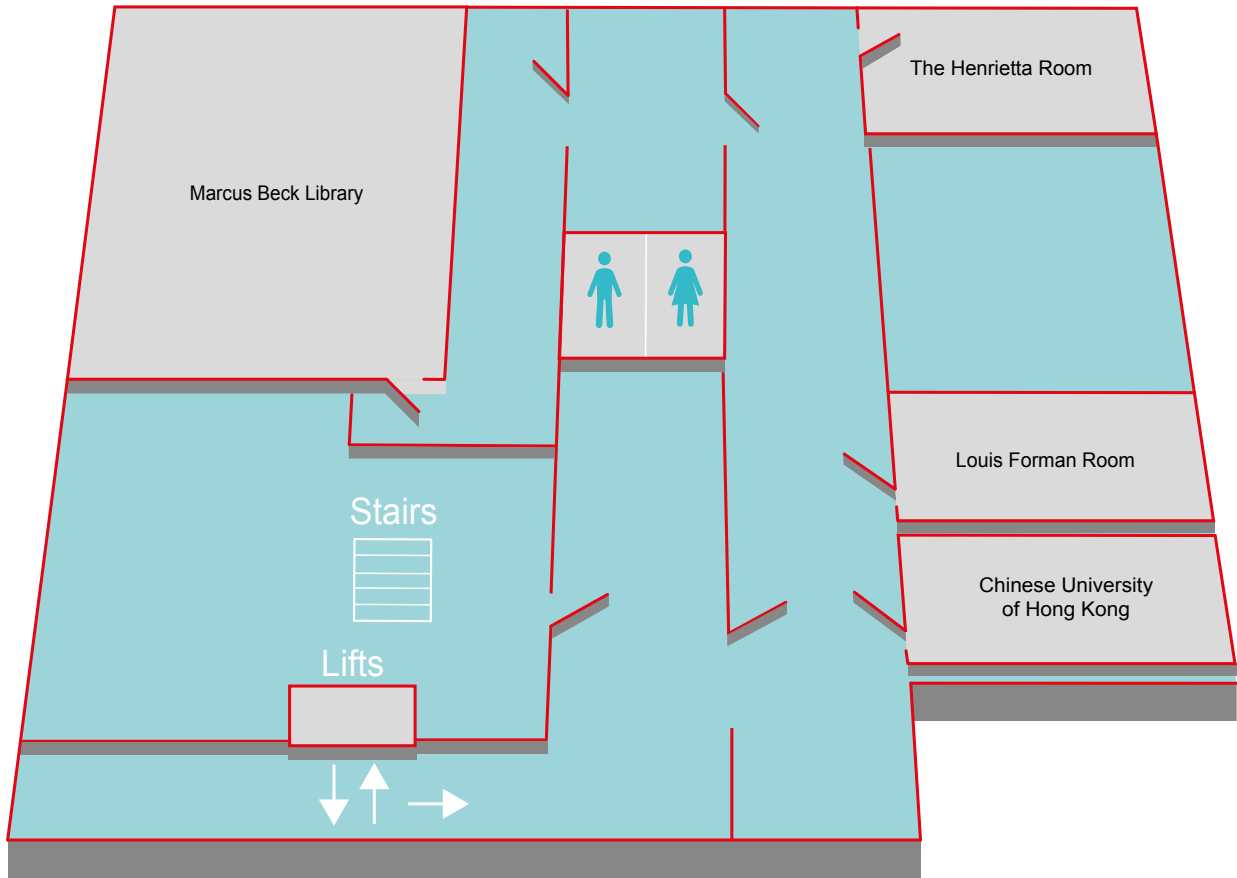

ROOM GUIDE: The Henrietta Room

CAPACITIES

Boardroom: 10

DIMENSIONS

Length: 6.20m

Width: 3.30m

Height: (highest point): 2.30m

KEY ITEMS INCLUDED IN ROOM HIRE

FLOOR GUIDE

3rd FLOOR

GROUND FLOOR

LOWER GROUND FLOOR

GROUND FLOOR

Guy Whittle Auditorium

Naim Dangoor Auditorium

ENT Room

The Atrium

Max Rayne Auditorium

Max Rayne Foyer

Cavendish Room

LOWER GROUND FLOOR

Seminar Room 1

Seminar Rooms Entire Suite

Training Room

Seminar Room 3

3rd FLOOR

The Henrietta Room

Marcus Beck Library

Chinese University of Hong Kong

Louis Forman Room