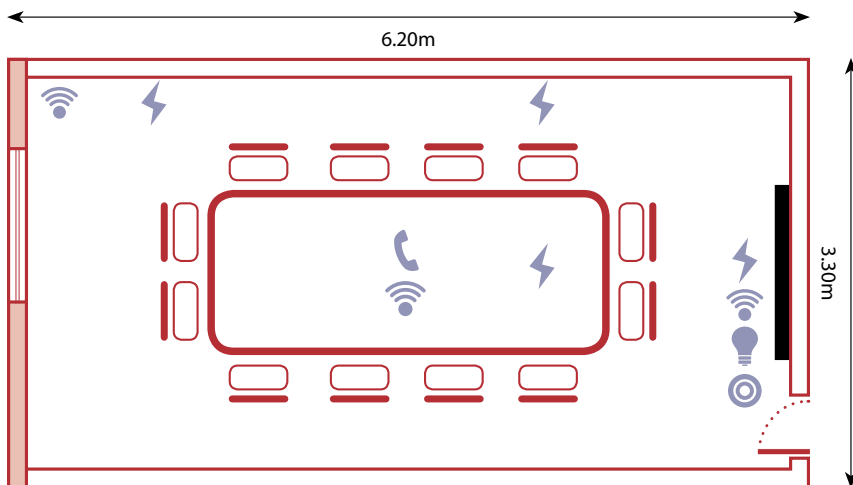

ROOM GUIDE: The Henrietta Room

CAPACITIES

Boardroom: 10

DIMENSIONS

Length: 6.20m

Width: 3.30m

Height: (highest point): 2.30m

KEY ITEMS INCLUDED IN ROOM HIRE

FLOOR GUIDE

3rd FLOOR

GROUND FLOOR

LOWER GROUND FLOOR

GROUND FLOOR

Guy Whittle Auditorium

Naim Dangoor Auditorium

ENT Room