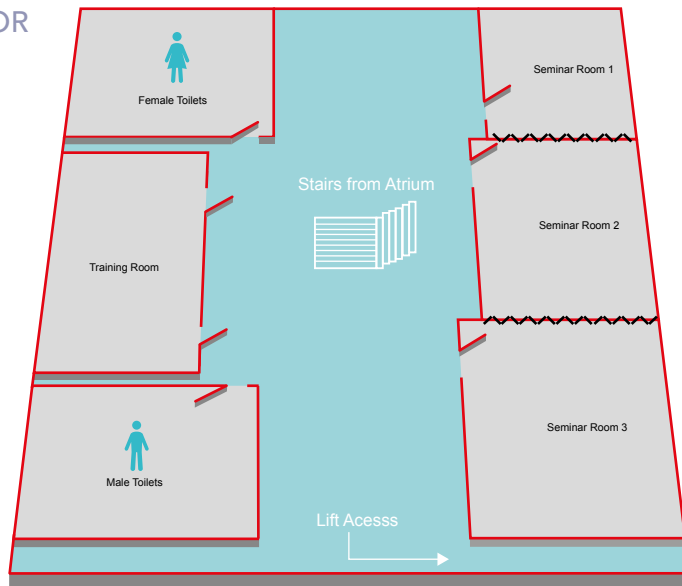

ROOM GUIDE: The Henrietta Room

CAPACITIES

Boardroom: 10

DIMENSIONS

Length: 6.20m

Width: 3.30m

Height: (highest point): 2.30m

KEY ITEMS INCLUDED IN ROOM HIRE

FLOOR GUIDE

3rd FLOOR

GROUND FLOOR

LOWER GROUND FLOOR

GROUND FLOOR

Guy Whittle Auditorium

Naim Dangoor Auditorium

ENT Room

The Atrium

Max Rayne Auditorium

Max Rayne Foyer

Cavendish Room

LOWER GROUND FLOOR

Seminar Room 1

Seminar Rooms Entire Suite

Training Room

Seminar Room 3

3rd FLOOR

The Henrietta Room

Marcus Beck Library

Chinese University of Hong Kong

Louis Forman Room