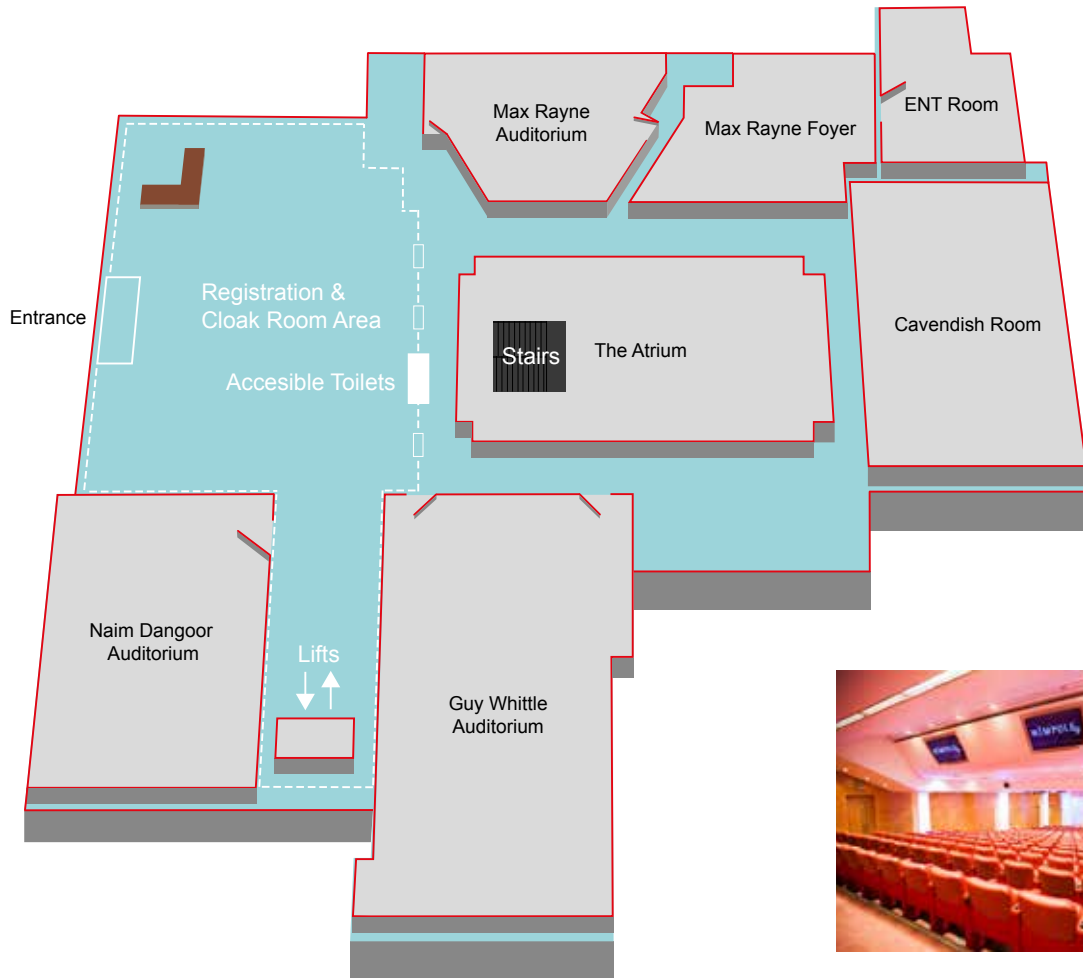

ROOM GUIDE: The Henrietta Room

CAPACITIES

Boardroom: 10

DIMENSIONS

Length: 6.20m

Width: 3.30m

Height: (highest point): 2.30m

KEY ITEMS INCLUDED IN ROOM HIRE

FLOOR GUIDE

3rd FLOOR

GROUND FLOOR

LOWER GROUND FLOOR

GROUND FLOOR

Guy Whittle Auditorium

Naim Dangoor Auditorium

ENT Room

The Atrium

Max Rayne Auditorium

Max Rayne Foyer

Cavendish Room

LOWER GROUND FLOOR

Seminar Room 1

Seminar Rooms Entire Suite

Training Room

Seminar Room 3

3rd FLOOR

The Henrietta Room

Marcus Beck Library

Chinese University of Hong Kong

Louis Forman Room