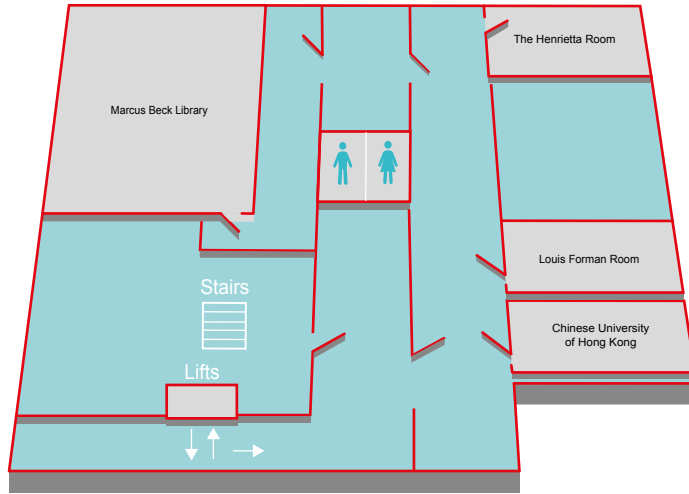

ROOM GUIDE: The Henrietta Room

CAPACITIES

Boardroom: 10

DIMENSIONS

Length: 6.20m

Width: 3.30m

Height: (highest point): 2.30m

KEY ITEMS INCLUDED IN ROOM HIRE

FLOOR GUIDE

3rd FLOOR

GROUND FLOOR

LOWER GROUND FLOOR

GROUND FLOOR

Guy Whittle Auditorium

Naim Dangoor Auditorium

ENT Room

The Atrium

Max Rayne Auditorium

Max Rayne Foyer

Cavendish Room

LOWER GROUND FLOOR

Seminar Room 1

Seminar Rooms Entire Suite

Training Room

Seminar Room 3

3rd FLOOR

The Henrietta Room

Marcus Beck Library

Chinese University of Hong Kong

Louis Forman Room