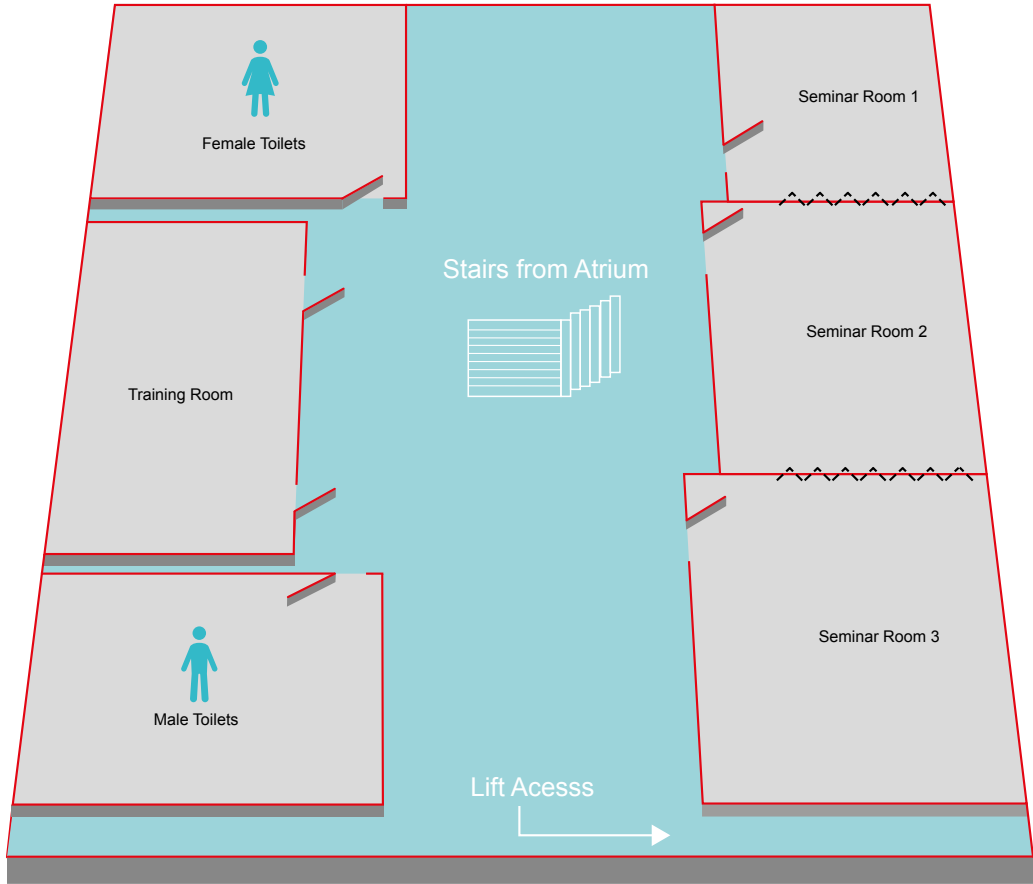

WIMPOLE_{St}

ROOM GUIDE: The Cavendish Room

-  Power Plug
-  Wired Internet Access
-  Light Control

-  Pillar
-  Skylight
-  Step

CAPACITIES

- Reception:** 200
- Standing Buffet:** 150
- Seated Buffet:** 100
- Banquet:** 110

DIMENSIONS

- Length:** 17.60m
- Width:** 10.77m
- Height:** (highest point): 3.30m

KEY ITEMS INCLUDED IN ROOM HIRE

-  Bar with cabled internet access
-  Internet access with Wi-Fi

FLOOR GUIDE

3rd FLOOR

GROUND FLOOR

LOWER GROUND FLOOR

GROUND FLOOR

Guy Whittle Auditorium

Naim Dangoor Auditorium

ENT Room

The Atrium

Max Rayne Auditorium

Max Rayne Foyer

Cavendish Room

LOWER GROUND FLOOR

Seminar Room 1

Seminar Rooms Entire Suite

Training Room

Seminar Room 3

3rd FLOOR

The Henrietta Room