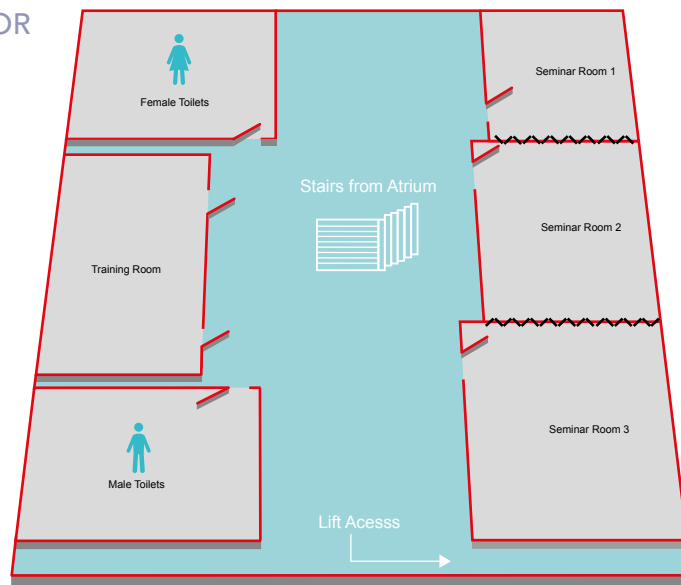

WIMPOLE_{St}

ROOM GUIDE: The Cavendish Room

-  Power Plug
-  Wired Internet Access
-  Light Control

-  Pillar
-  Skylight
-  Step

CAPACITIES

- Reception:** 200
- Standing Buffet:** 150
- Seated Buffet:** 100
- Banquet:** 110

DIMENSIONS

- Length:** 17.60m
- Width:** 10.77m
- Height:** (highest point): 3.30m

KEY ITEMS INCLUDED IN ROOM HIRE

-  Bar with cabled internet access
-  Internet access with Wi-Fi

FLOOR GUIDE

3rd FLOOR

GROUND FLOOR

LOWER GROUND FLOOR

GROUND FLOOR

Guy Whittle Auditorium

Naim Dangoor Auditorium

ENT Room

The Atrium

Max Rayne Auditorium

Max Rayne Foyer

Cavendish Room

LOWER GROUND FLOOR

Seminar Room 1

Seminar Rooms Entire Suite

Training Room

Seminar Room 3

3rd FLOOR

The Henrietta Room