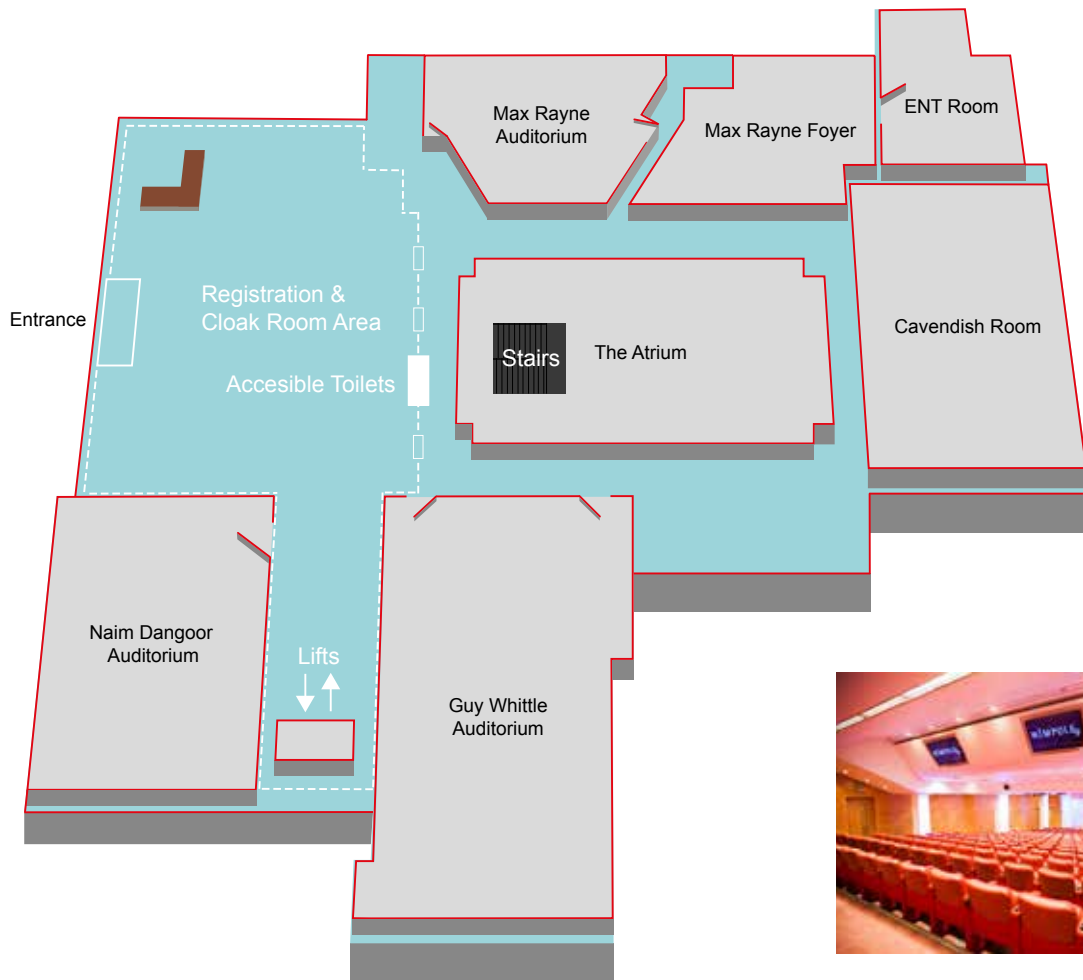

WIMPOLE_{St}

ROOM GUIDE: The Cavendish Room

-  Power Plug
-  Wired Internet Access
-  Light Control

-  Pillar
-  Skylight
-  Step

CAPACITIES

- Reception:** 200
- Standing Buffet:** 150
- Seated Buffet:** 100
- Banquet:** 110

DIMENSIONS

- Length:** 17.60m
- Width:** 10.77m
- Height:** (highest point): 3.30m

KEY ITEMS INCLUDED IN ROOM HIRE

-  Bar with cabled internet access
-  Internet access with Wi-Fi

FLOOR GUIDE

3rd FLOOR

GROUND FLOOR

LOWER GROUND FLOOR

GROUND FLOOR

Guy Whittle Auditorium

Naim Dangoor Auditorium

ENT Room

The Atrium

Max Rayne Auditorium

Max Rayne Foyer

Cavendish Room

LOWER GROUND FLOOR

Seminar Room 1

Seminar Rooms Entire Suite

Training Room

Seminar Room 3

3rd FLOOR

The Henrietta Room