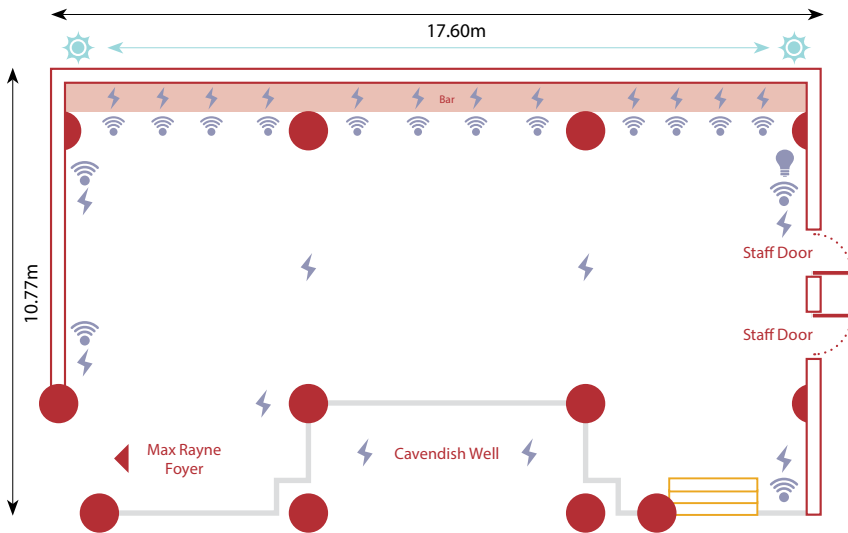

WIMPOLE_{St}

ROOM GUIDE: The Cavendish Room

-  Power Plug
-  Wired Internet Access
-  Light Control

-  Pillar
-  Skylight
-  Step

CAPACITIES

- Reception:** 200
- Standing Buffet:** 150
- Seated Buffet:** 100
- Banquet:** 110

DIMENSIONS

- Length:** 17.60m
- Width:** 10.77m
- Height:** (highest point): 3.30m

KEY ITEMS INCLUDED IN ROOM HIRE

-  Bar with cabled internet access
-  Internet access with Wi-Fi

FLOOR GUIDE

3rd FLOOR

GROUND FLOOR

LOWER GROUND FLOOR

GROUND FLOOR

Guy Whittle Auditorium

Naim Dangoor Auditorium

ENT Room

The Atrium

Max Rayne Auditorium

Max Rayne Foyer