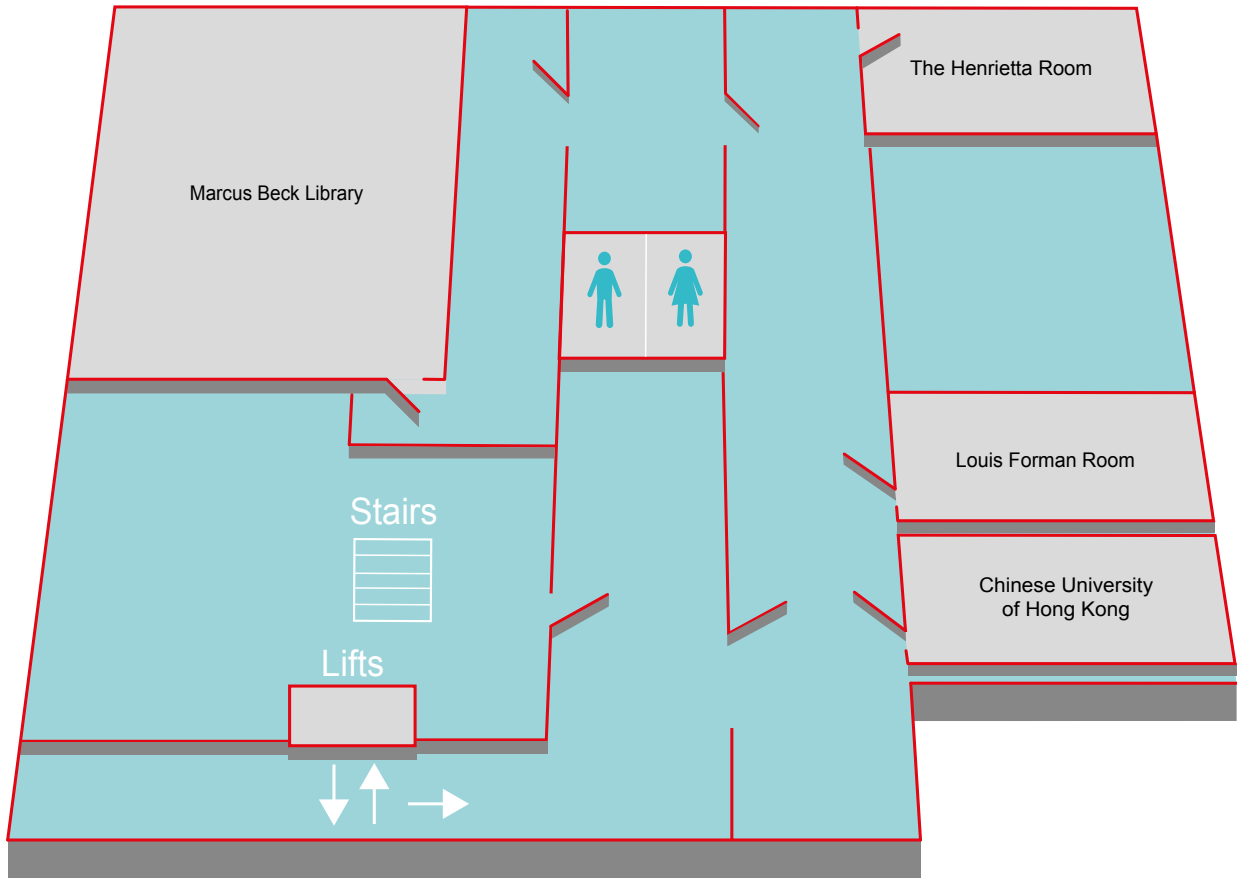

DIMENSIONS

- Length:** 17.60m
- Width:** 10.77m
- Height:** (highest point): 3.30m

KEY ITEMS INCLUDED IN ROOM HIRE

-  Bar with cabled internet access
-  Internet access with Wi-Fi

FLOOR GUIDE

3rd FLOOR

GROUND FLOOR

LOWER GROUND FLOOR

GROUND FLOOR

Guy Whittle Auditorium

Naim Dangoor Auditorium

ENT Room

The Atrium

Max Rayne Auditorium

Max Rayne Foyer

Cavendish Room

LOWER GROUND FLOOR

Seminar Room 1

Seminar Rooms Entire Suite

Training Room

Seminar Room 3

3rd FLOOR

The Henrietta Room

Marcus Beck Library

Chinese University of Hong Kong

Louis Forman Room