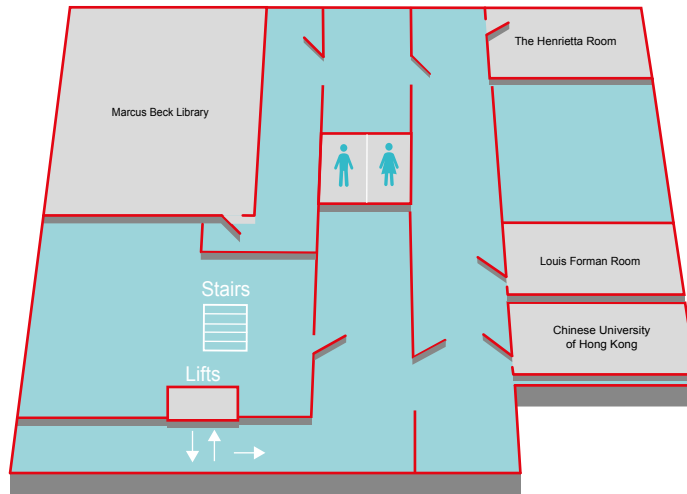

WIMPOLE_{St}

ROOM GUIDE: The Cavendish Room

-  Power Plug
-  Wired Internet Access
-  Light Control

-  Pillar
-  Skylight
-  Step

CAPACITIES

- Reception:** 200
- Standing Buffet:** 150
- Seated Buffet:** 100
- Banquet:** 110

DIMENSIONS

- Length:** 17.60m
- Width:** 10.77m
- Height:** (highest point): 3.30m

KEY ITEMS INCLUDED IN ROOM HIRE

-  Bar with cabled internet access
-  Internet access with Wi-Fi

FLOOR GUIDE

3rd FLOOR

GROUND FLOOR

LOWER GROUND FLOOR

GROUND FLOOR

Guy Whittle Auditorium

Naim Dangoor Auditorium

ENT Room

The Atrium

Max Rayne Auditorium

Max Rayne Foyer

Cavendish Room

LOWER GROUND FLOOR

Seminar Room 1

Seminar Rooms Entire Suite

Training Room

Seminar Room 3

3rd FLOOR

The Henrietta Room